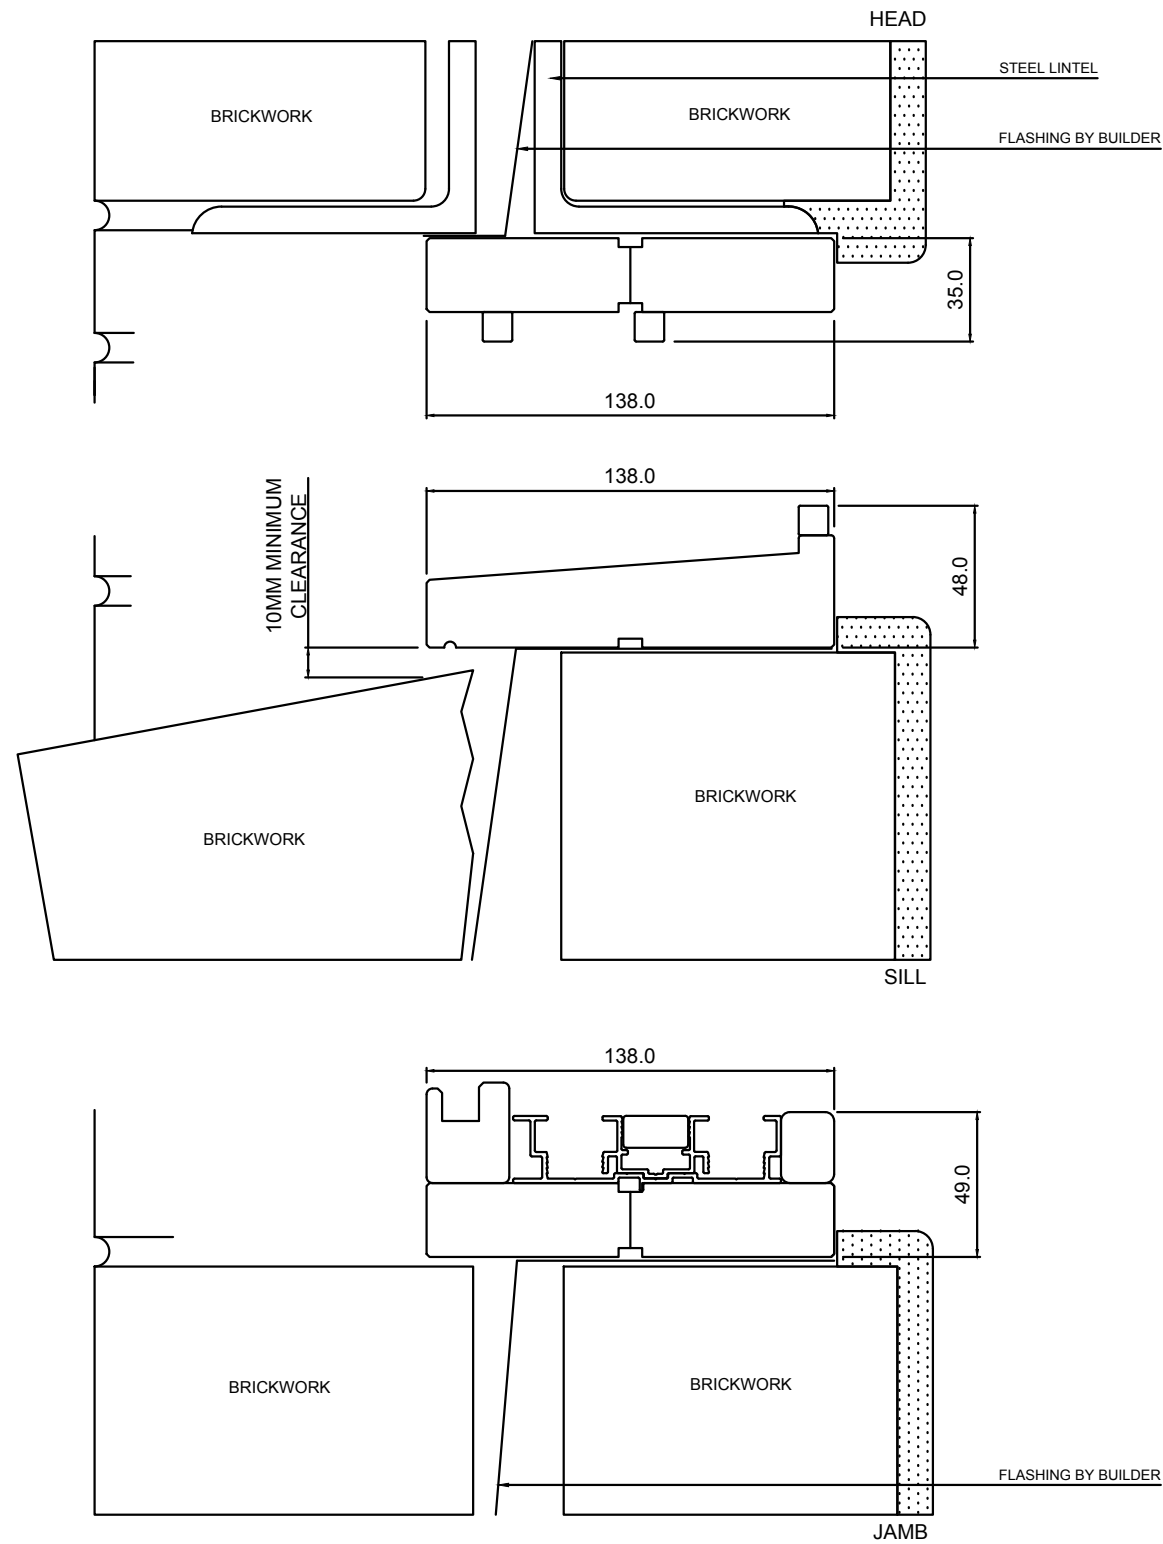

RANGE

PRODUCT

CONFIGURATION

**BOTANICA**

**COUNTER BALANCE DOUBLE HUNG**

**BUILDING IN DETAIL - DOUBLE BRICK**

**Notice**

This drawing is confidential. This drawing and its copyright are the property of or to Trend Windows & Doors and must not be used, disclosed or reproduced in any form whatsoever except as authorised in writing.