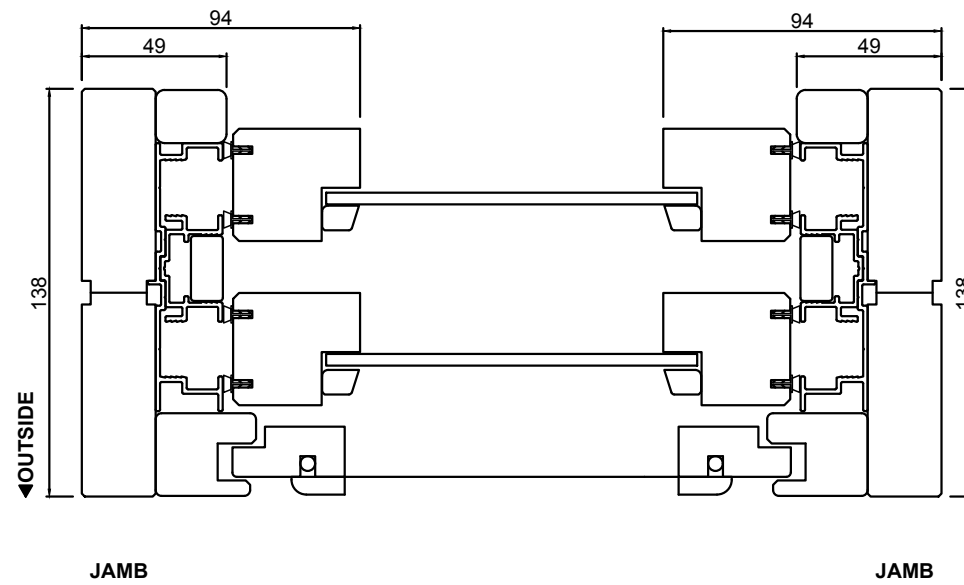

RANGE

PRODUCT

CONFIGURATION

**BOTANICA**

**COUNTER BALANCE DOUBLE HUNG**

**SINGLE LITE (D)**

**Notice**

This drawing is confidential. This drawing and its copyright are the property of or to Trend Windows & Doors and must not be used, disclosed or reproduced in any form whatsoever except as authorised in writing.