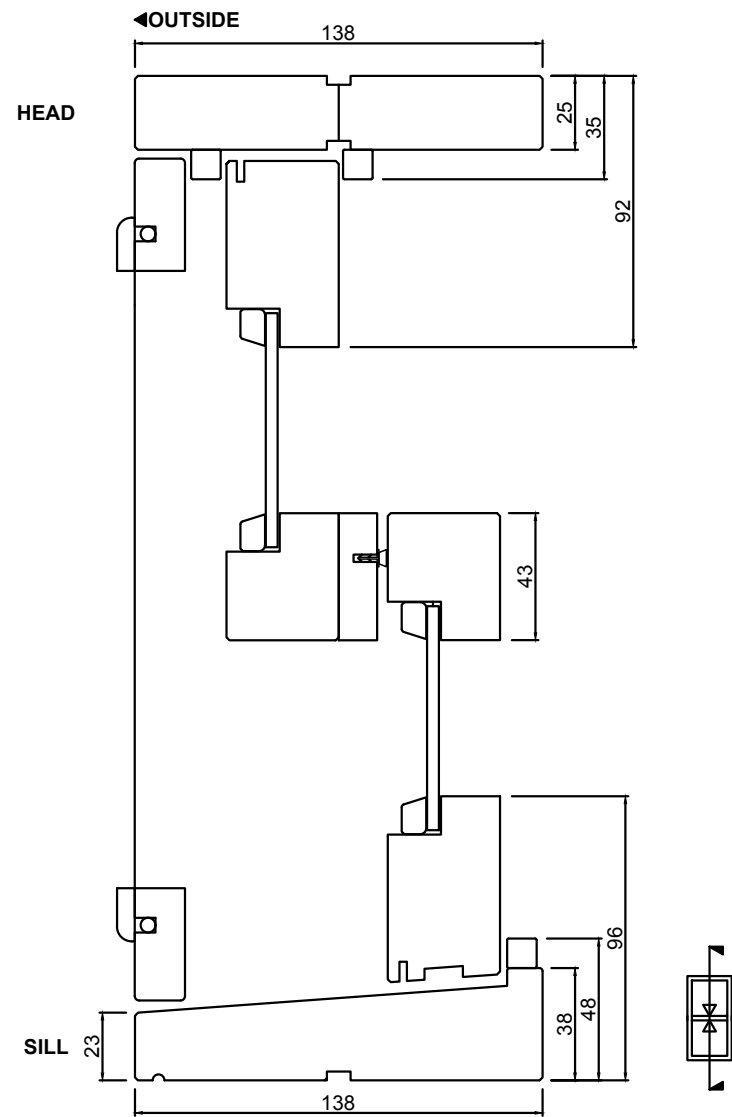

RANGE

PRODUCT

CONFIGURATION

**BOTANICA**

**COUNTER BALANCE DOUBLE HUNG**

**SINGLE LITE (D)**

**Notice**

This drawing is confidential. This drawing and its copyright are the property of or to Trend Windows & Doors and must not be used, disclosed or reproduced in any form whatsoever except as authorised in writing.