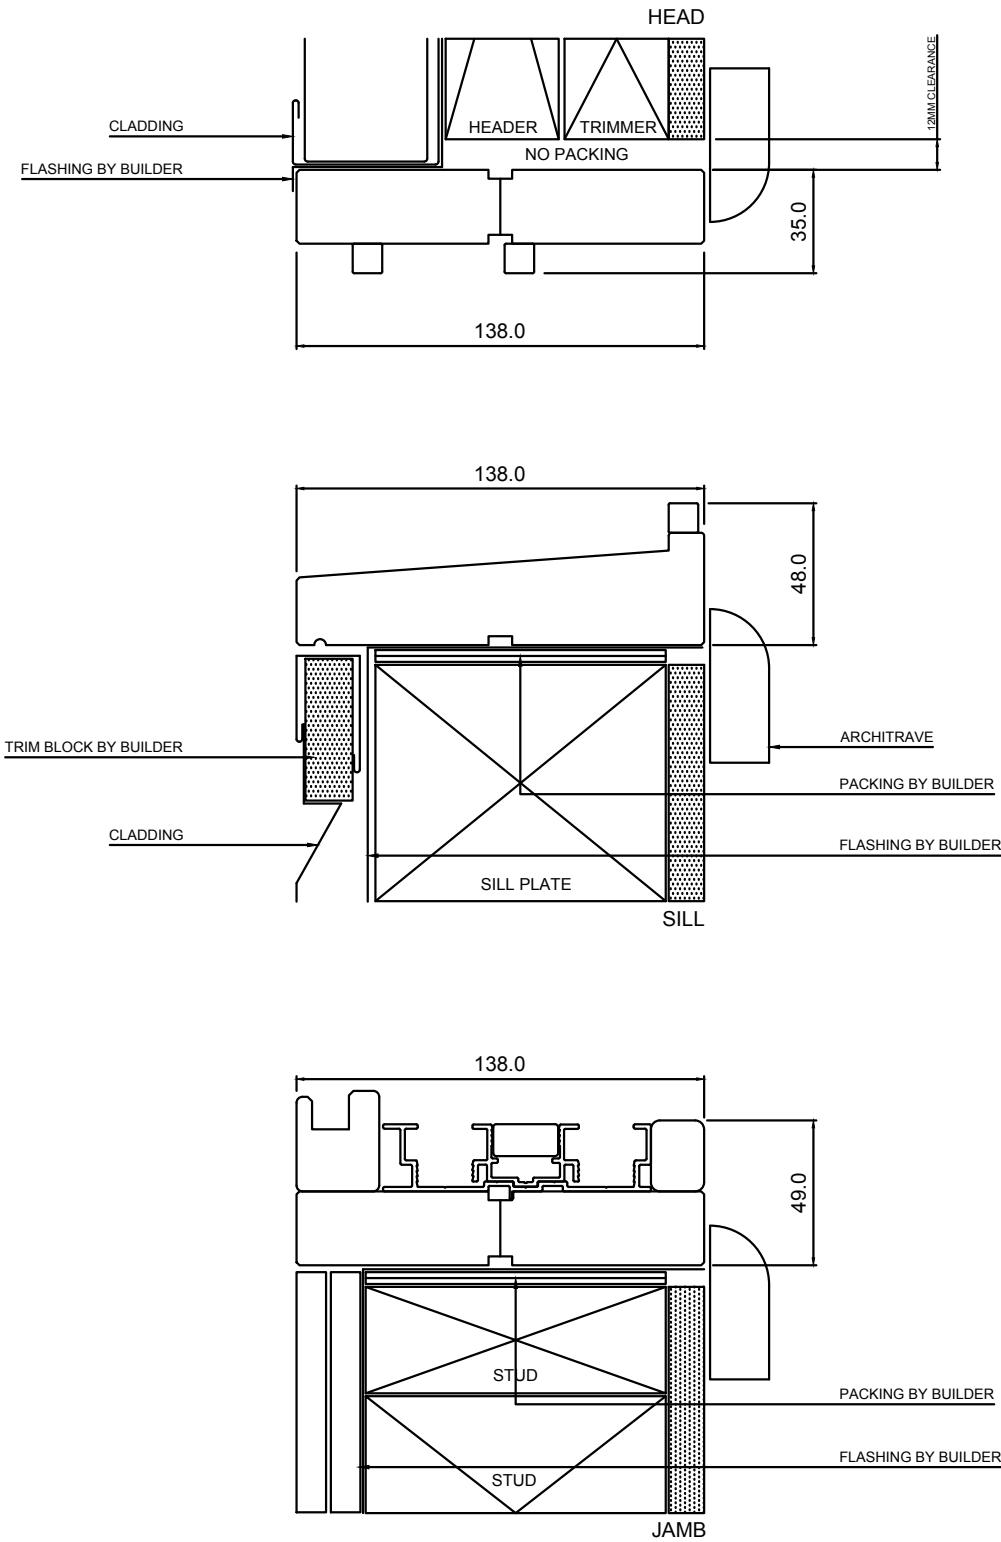

RANGE

BOTANICA

PRODUCT

COUNTER BALANCE DOUBLE HUNG

CONFIGURATION

BUILDING IN DETAIL - CLADDING

Notice

This drawing is confidential. This drawing and its copyright are the property of or to Trend Windows & Doors and must not be used, disclosed or reproduced in any form whatsoever except as authorised in writing.

This drawing must be returned with quotation and/or completion of job as applicable

Drawing Notice

These are only a generic building in details to assist in the construction and installation of Trend Windows and Doors; please contact us for further information or enquiries.

Issue

A

Modification

FIRST ISSUE

Date

APR 18

Date

26 04 2018

Revision

A

Drawn

J.L