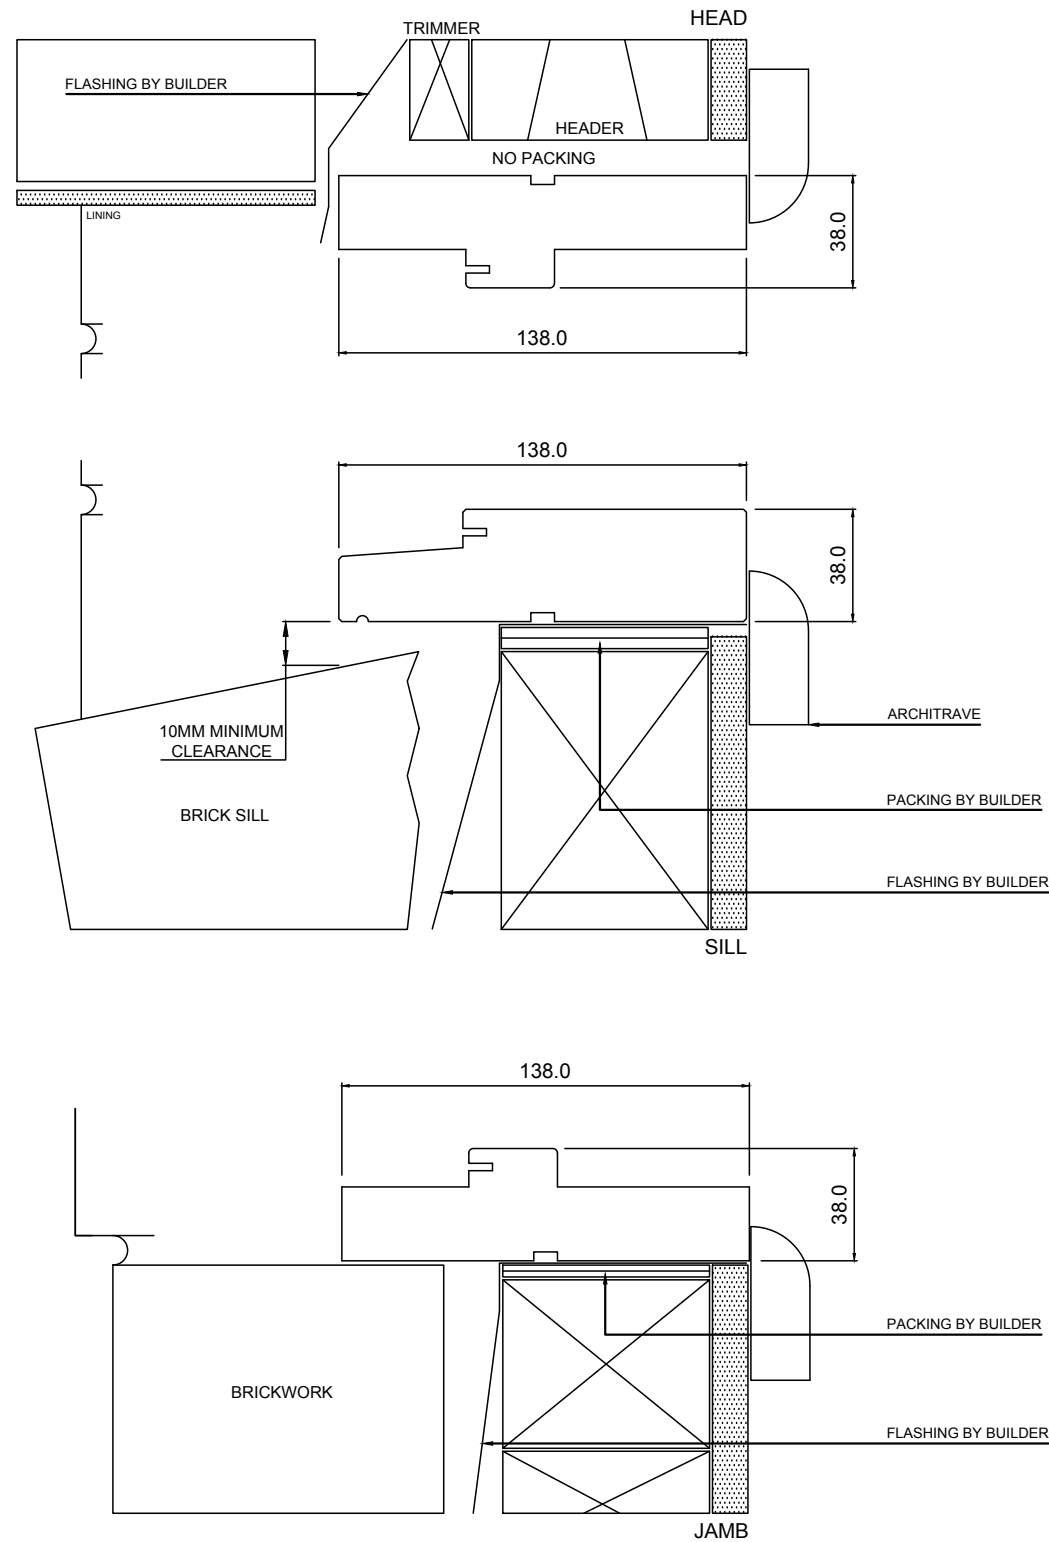

**Revision**

A

**Drawn**

P.G.

RANGE  
**BOTANICA**

PRODUCT  
**FIXED**

CONFIGURATION  
**BUILDING IN DETAIL - BRICK VENEER**

<p><b>Notice</b></p> <p>This drawing is confidential. This drawing and its copyright are the property of or to Trend Windows &amp; Doors and must not be used, disclosed or reproduced in any form whatsoever except as authorised in writing.</p> <p>This drawing must be returned with quotation and/or completion of job as applicable</p>	<p><b>Drawing Notice</b></p> <p>These are only a generic building in details to assist in the construction and installation of Trend Windows and Doors; please contact us for further information or enquiries.</p>	<p><b>Issue</b></p> <p>A</p>	<p><b>Modification</b></p> <p>FIRST ISSUE</p>	<p><b>Date</b></p> <p>APR 18</p>	<p><b>Date</b></p> <p>26 04 2018</p>	
					<p>Revision</p> <p>A</p>	
					<p>Drawn</p> <p>J.L</p>	
					<p>A JELLOWEN Company</p>	