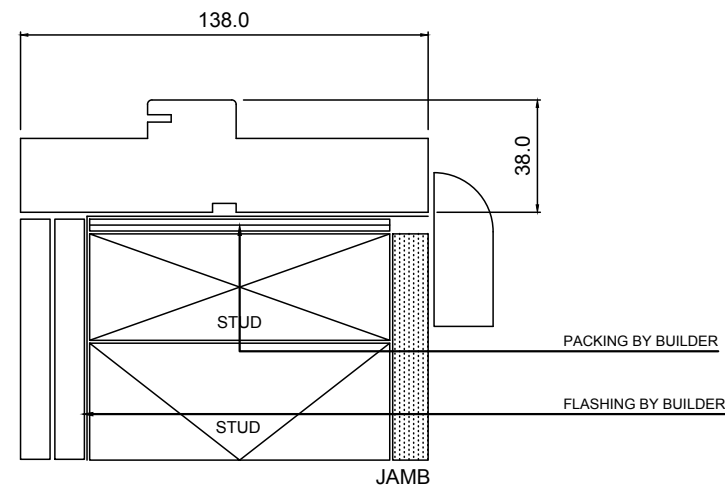

RANGE
BOTANICA

PRODUCT
FIXED

CONFIGURATION
BUILDING IN DETAIL - CLADDING

Notice

This drawing is confidential. This drawing and its copyright are the property of or to Trend Windows & Doors and must not be used, disclosed or reproduced in any form whatsoever except as authorised in writing.

This drawing must be returned with quotation and/or completion of job as applicable

Drawing Notice

These are only a generic building in details to assist in the construction and installation of Trend Windows and Doors; please contact us for further information or enquiries.

Issue

A

Modification

FIRST ISSUE

Date

APR 18

Date

26 04 2018

Revision

A

Drawn

J.L