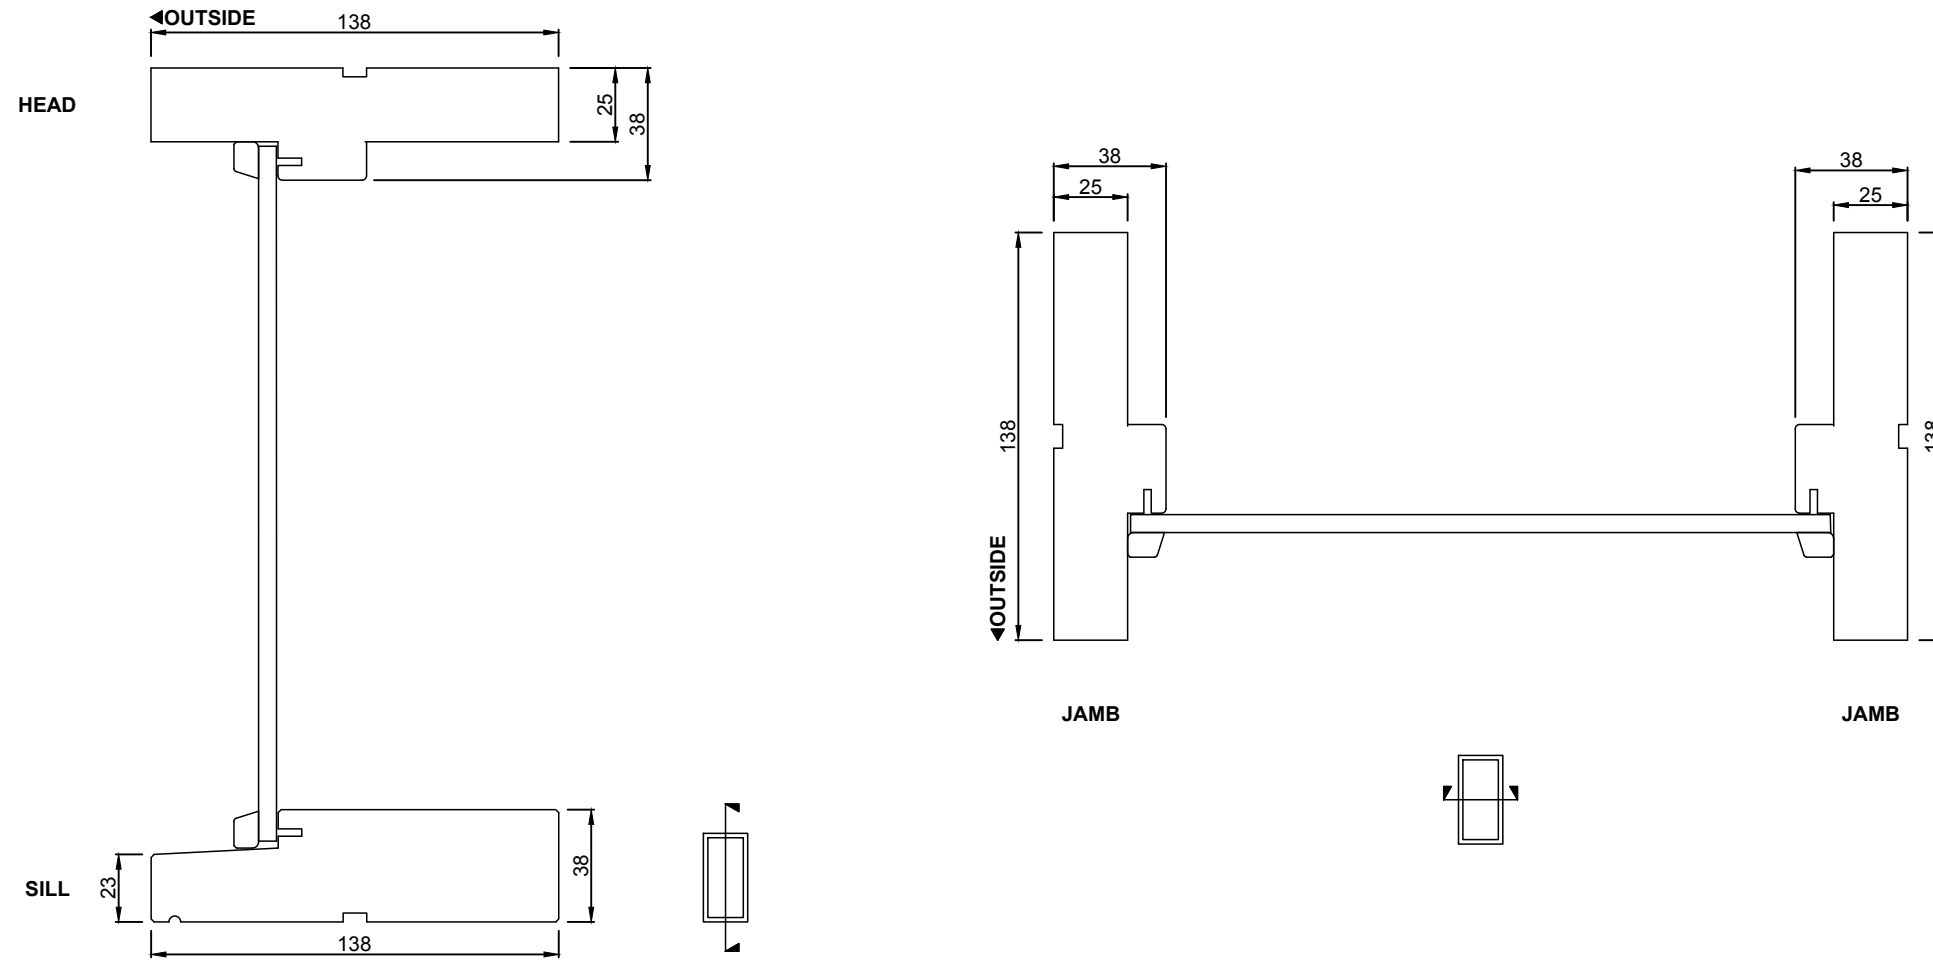

**BOTANICA**

**FIXED**

**SINGLE LITE (F)**

<p><b>Notice</b></p> <p>This drawing is confidential. This drawing and its copyright are the property of or to Trend Windows &amp; Doors and must not be used, disclosed or reproduced in any form whatsoever except as authorised in writing.</p> <p>This drawing must be returned with quotation and/or completion of job as applicable</p>	<p><b>Drawing Notice</b></p> <p>These are only a generic building in details to assist in the construction and installation of Trend Windows and Doors; please contact us for further information or enquiries.</p>	<p><b>Issue</b></p> <p>A</p>	<p><b>Modification</b></p> <p>FIRST ISSUE</p>	<p><b>Date</b></p> <p>FEB 18</p>	<p><b>Date</b></p> <p>08 02 2018</p>	<p><b>TREND</b> WINDOWS &amp; DOORS A JELLEN Company</p>
					<p>Revision</p> <p>A</p>	
					<p>Drawn</p> <p>P.G.</p>	