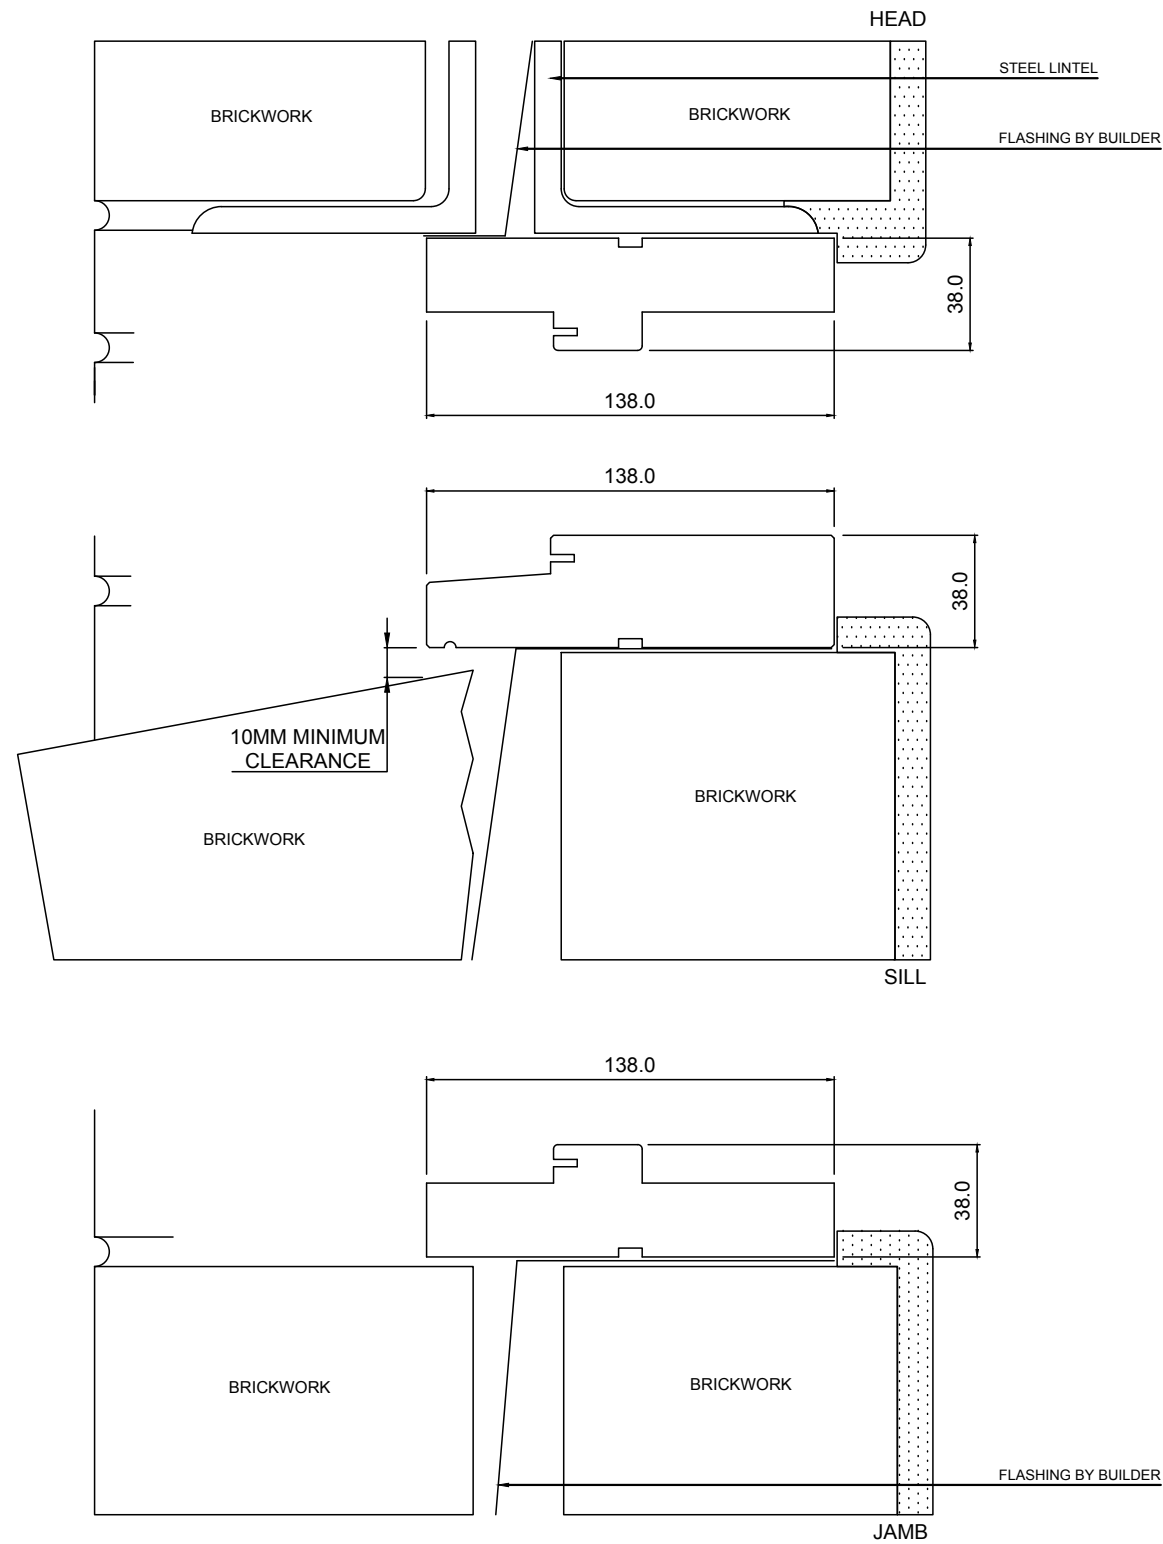

RANGE
BOTANICA

PRODUCT
FIXED

CONFIGURATION
BUILDING IN DETAIL - DOUBLE BRICK

Notice	Drawing Notice	Issue	Modification	Date	Date
This drawing is confidential. This drawing and its copyright are the property of or to Trend Windows & Doors and must not be used, disclosed or reproduced in any form whatsoever except as authorised in writing. This drawing must be returned with quotation and/or completion of job as applicable	These are only a generic building in details to assist in the construction and installation of Trend Windows and Doors; please contact us for further information or enquiries.	A	FIRST ISSUE	APR 18	26 04 2018
					Revision
					A
					Drawn
					J.L.