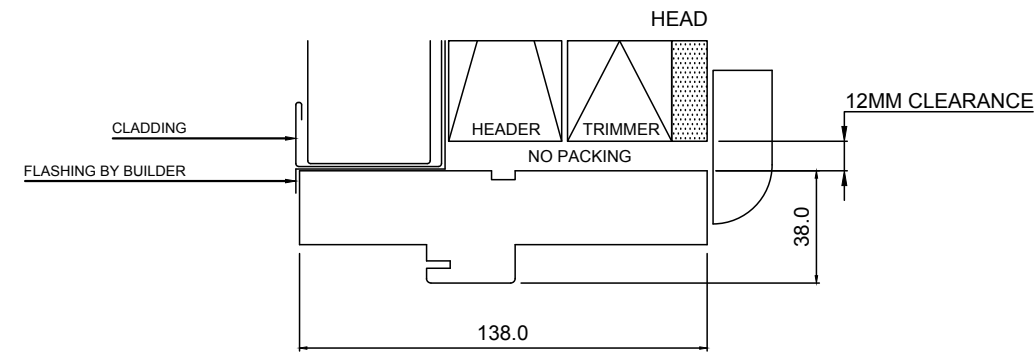

RANGE
BOTANICA

PRODUCT
FIXED

CONFIGURATION
BUILDING IN DETAIL - CLADDING

Notice

This drawing is confidential. This drawing and its copyright are the property of or to Trend Windows & Doors and must not be used, disclosed or reproduced in any form whatsoever except as authorised in writing.

This drawing must be returned with quotation and/or completion of job as applicable

Drawing Notice

These are only a generic building in details to assist in the construction and installation of Trend Windows and Doors; please contact us for further information or enquiries.

Issue

A

Modification

FIRST ISSUE

Date

APR 18

Date

26 04 2018

Revision

A

Drawn

J.L