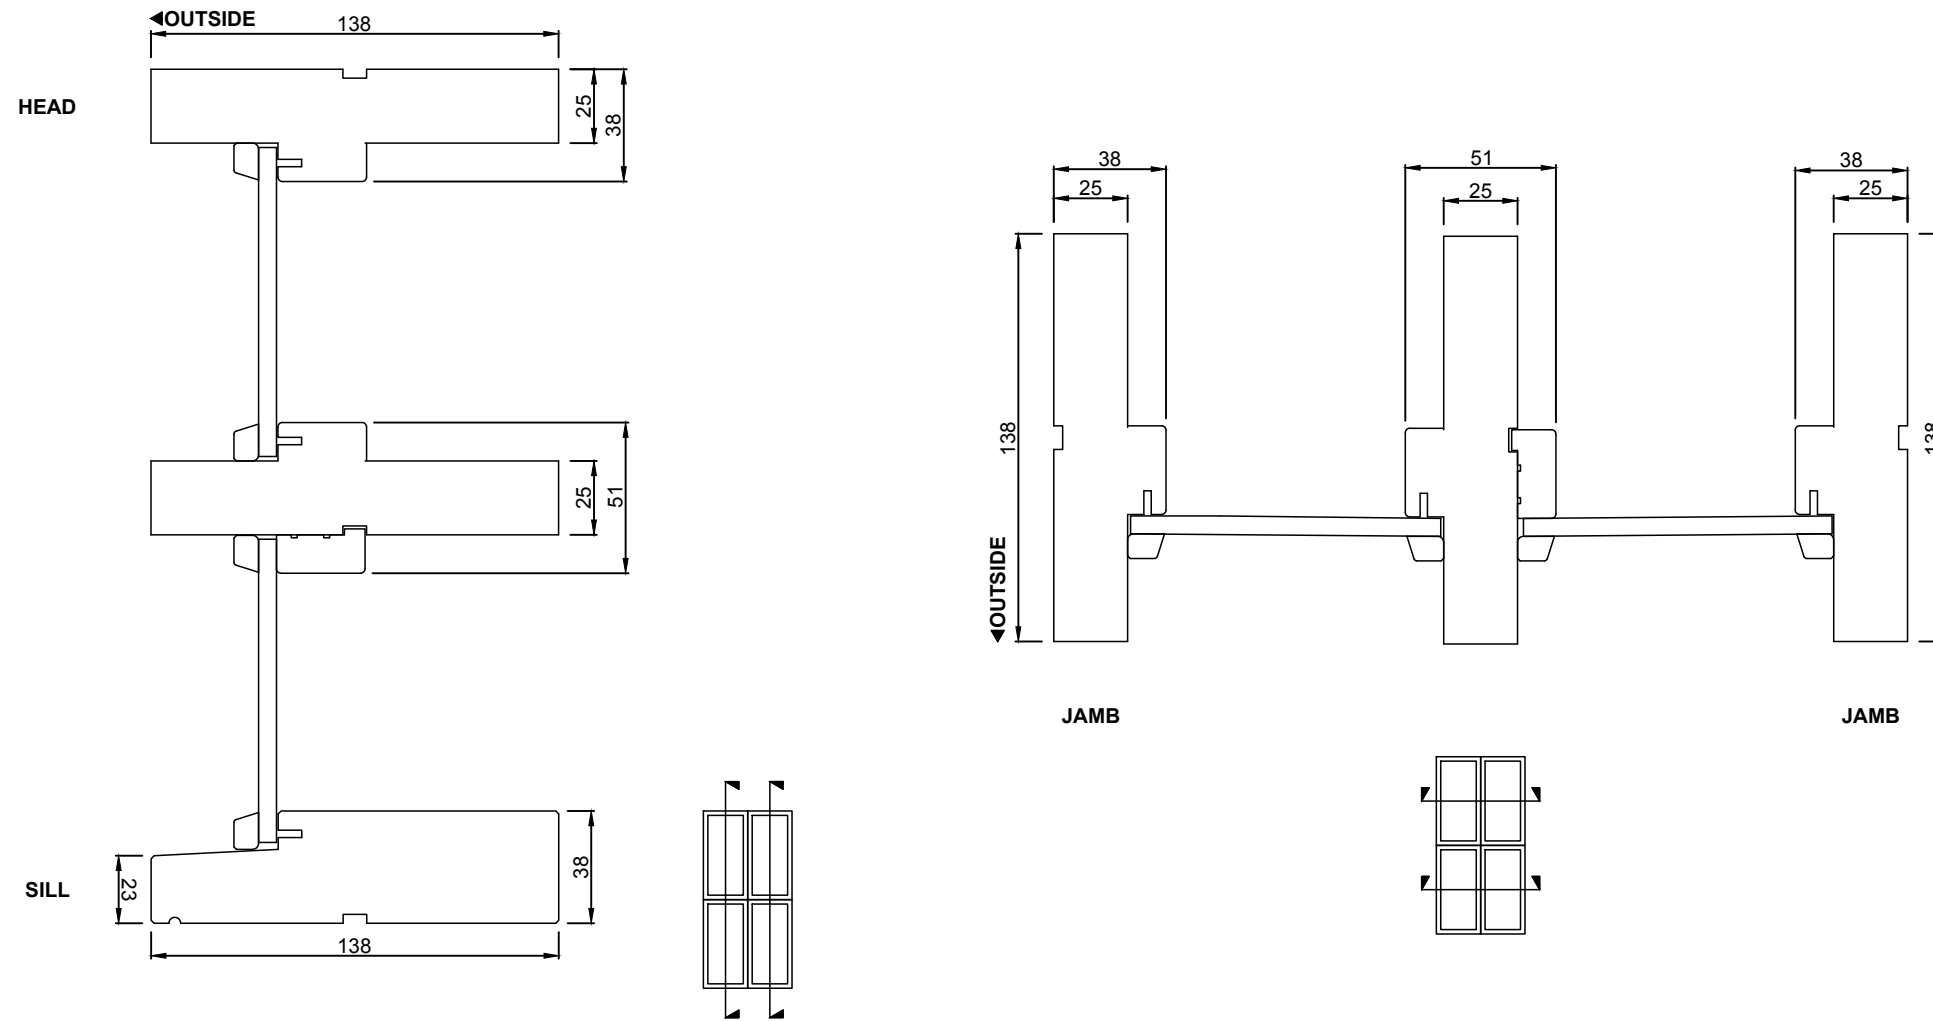

RANGE
BOTANICA

PRODUCT
FIXED

CONFIGURATION
MULTI LITE (FF / FF)

Notice

This drawing is confidential. This drawing and its copyright are the property of or to Trend Windows & Doors and must not be used, disclosed or reproduced in any form whatsoever except as authorised in writing.

This drawing must be returned with quotation and/or completion of job as applicable

Drawing Notice

These are only a generic building in details to assist in the construction and installation of Trend Windows and Doors; please contact us for further information or enquiries.

Issue

A

Modification

FIRST ISSUE

Date

FEB 18

Date

08 02 2018

Revision

A

Drawn

P.G.