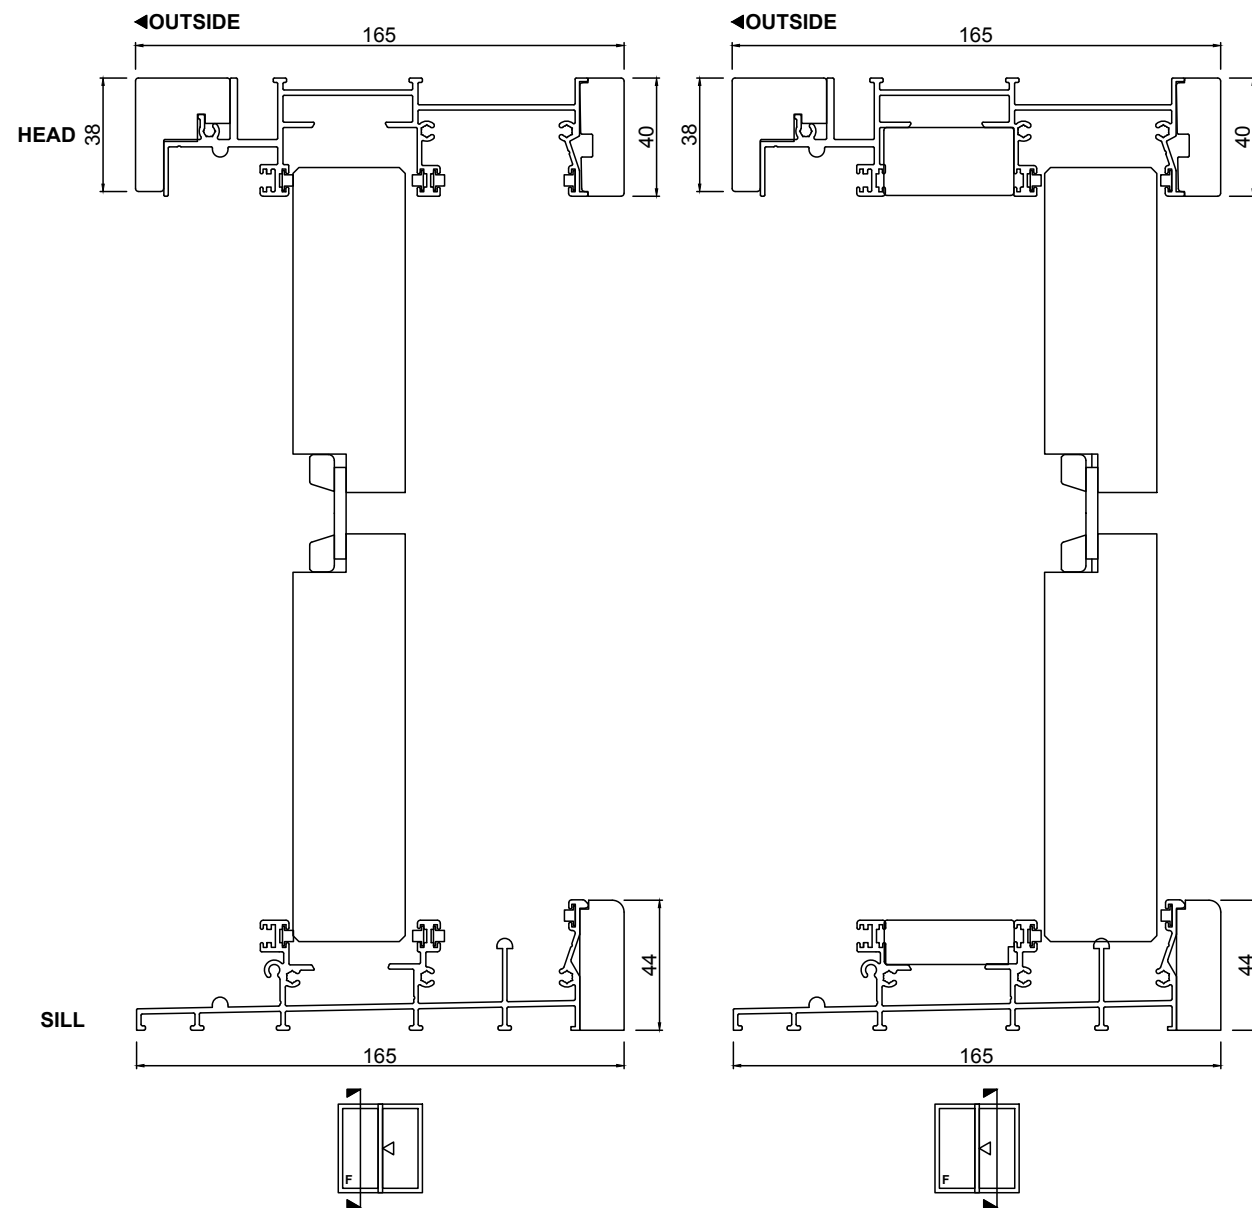

RANGE  
**BOTANICA**

PRODUCT  
**SLIDING DOOR**

CONFIGURATION  
**2 LITE**

**Notice**  
This drawing is confidential. This drawing and its copyright are the property of or to Trend Windows & Doors and must not be used, disclosed or reproduced in any form whatsoever except as authorised in writing.  
This drawing must be returned with quotation and/or completion of job as applicable