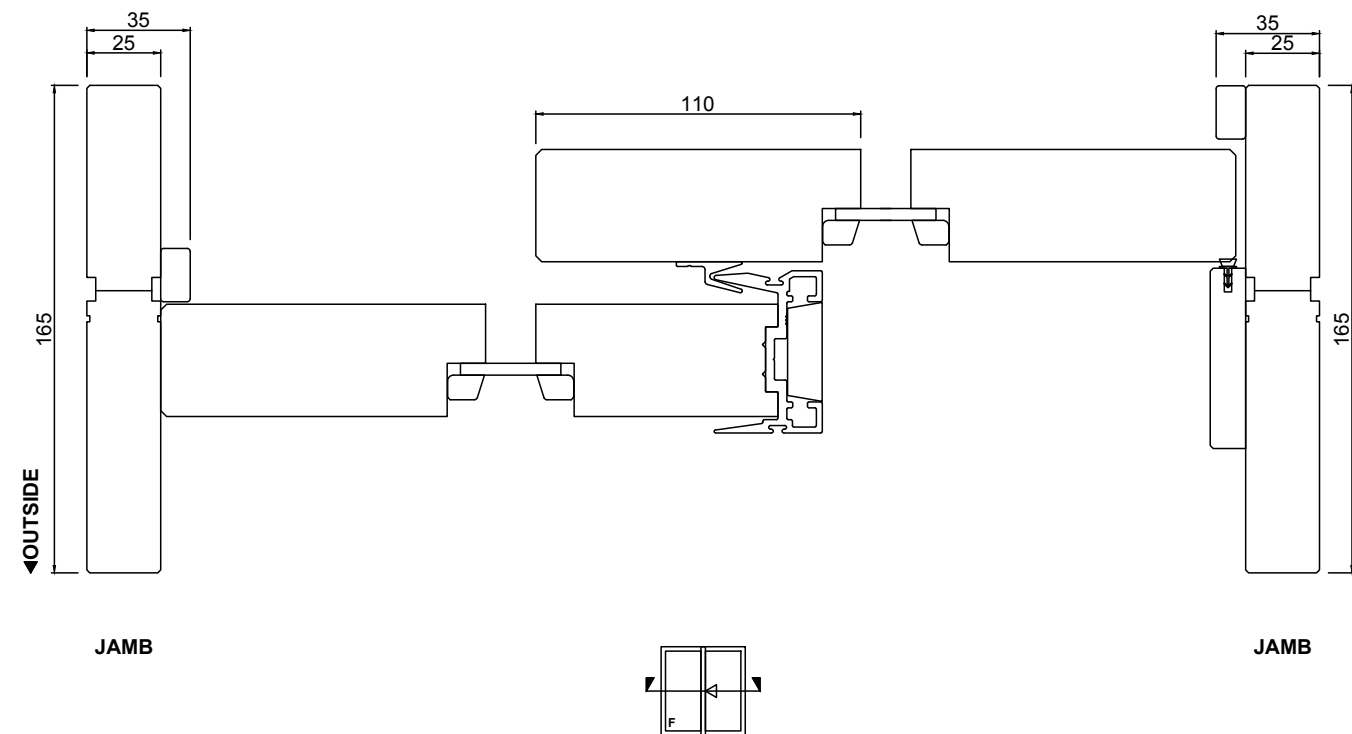

RANGE  
**BOTANICA**

PRODUCT  
**SLIDING DOOR**

CONFIGURATION  
**2 LITE**

**Notice**  
This drawing is confidential. This drawing and its copyright are the property of or to Trend Windows & Doors and must not be used, disclosed or reproduced in any form whatsoever except as authorised in writing.  
This drawing must be returned with quotation and/or completion of job as applicable