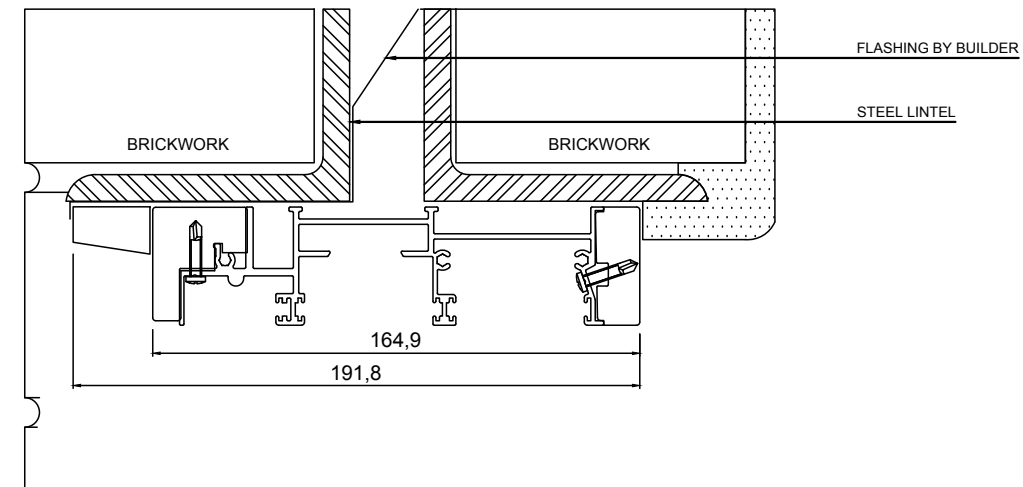

RANGE
BOTANICA

PRODUCT
SLIDING DOOR

CONFIGURATION
DOUBLE BRICK

Notice	Drawing Notice	Issue	Modification	Date	Date
This drawing is confidential. This drawing and its copyright are the property of or to Trend Windows & Doors and must not be used, disclosed or reproduced in any form whatsoever except as authorised in writing. This drawing must be returned with quotation and/or completion of job as applicable	These are only a generic building in details to assist in the construction and installation of Trend Windows and Doors; please contact us for further information or enquiries.	A	FIRST ISSUE	FEB 18	12 02 2018
					Revision
					A
					Drawn
					P.G.