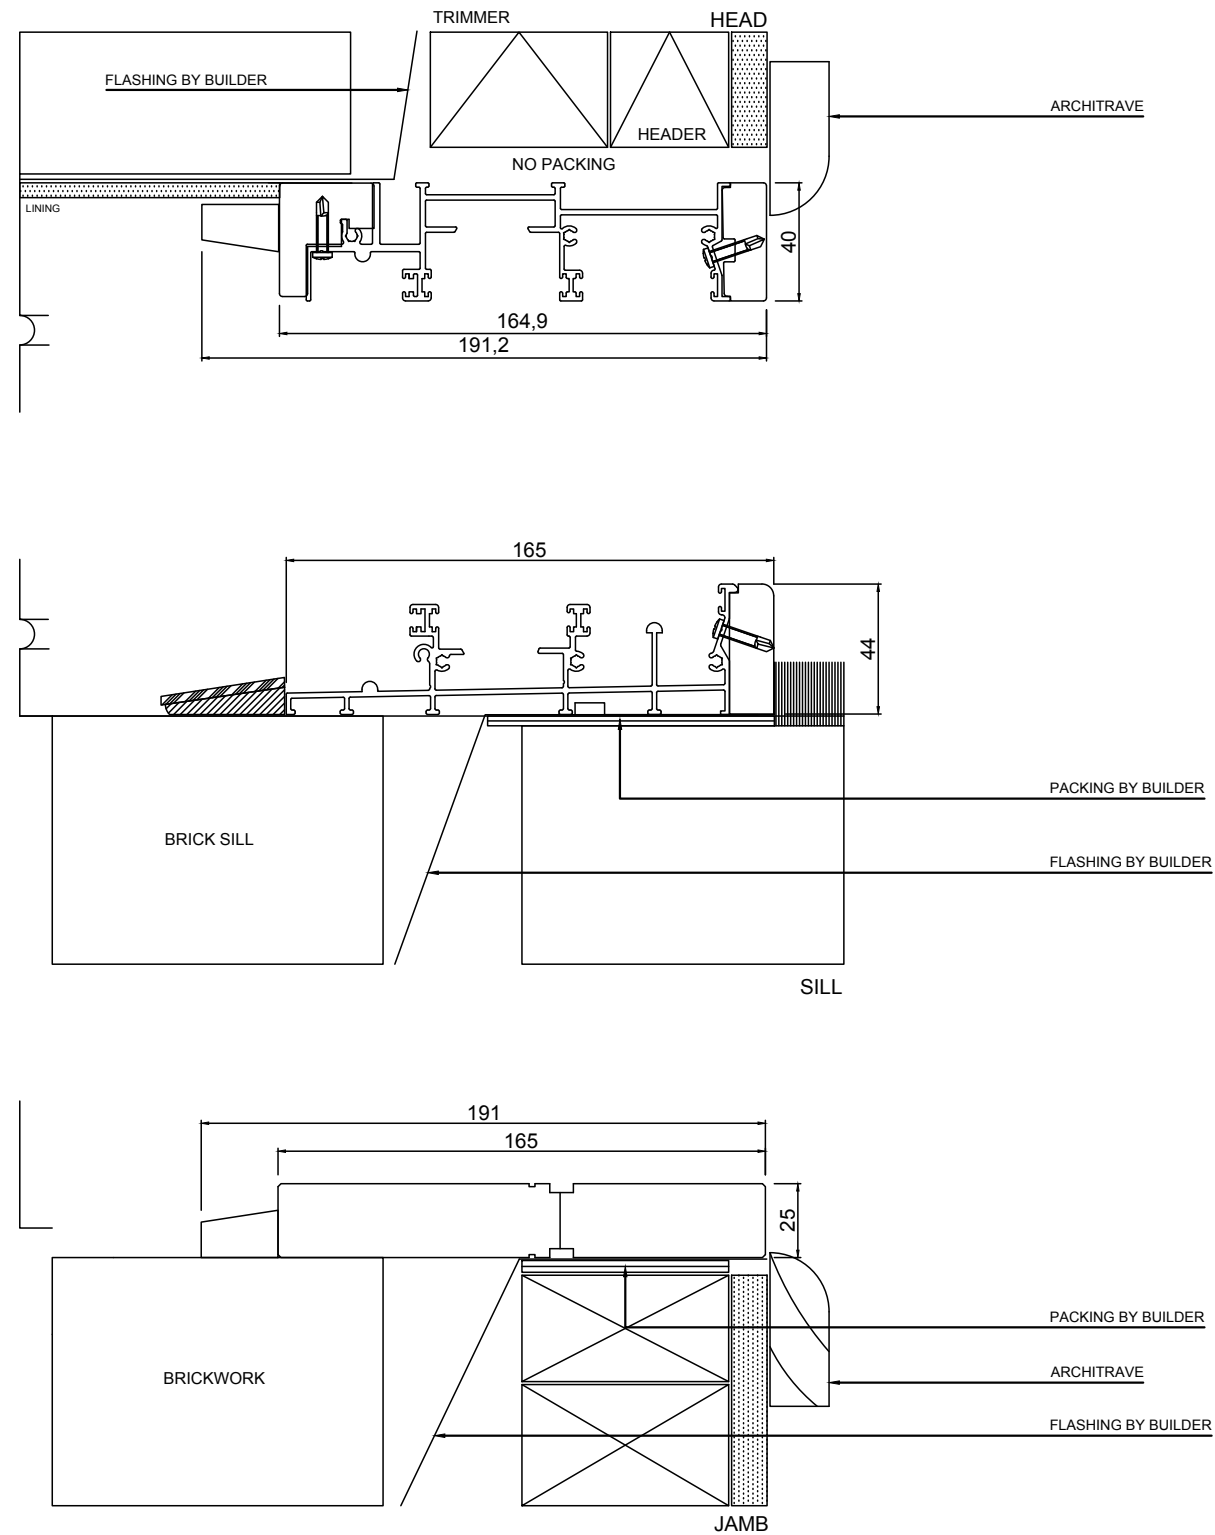

RANGE  
**BOTANICA**

PRODUCT  
**SLIDING DOOR**

CONFIGURATION  
**BUILDING IN DETAIL - BRICK VENEER**

<p><b>Notice</b></p> <p>This drawing is confidential. This drawing and its copyright are the property of or to Trend Windows &amp; Doors and must not be used, disclosed or reproduced in any form whatsoever except as authorised in writing.</p> <p>This drawing must be returned with quotation and/or completion of job as applicable</p>	<p><b>Drawing Notice</b></p> <p>These are only a generic building in details to assist in the construction and installation of Trend Windows and Doors; please contact us for further information or enquiries.</p>	<p><b>Issue</b></p> <p>A</p>	<p><b>Modification</b></p> <p>FIRST ISSUE</p>	<p><b>Date</b></p> <p>FEB 18</p>	<p><b>Date</b></p> <p>12 02 2018</p>	
					<p>Revision</p> <p>A</p>	
					<p>Drawn</p>	
					<p>P.G.</p>	