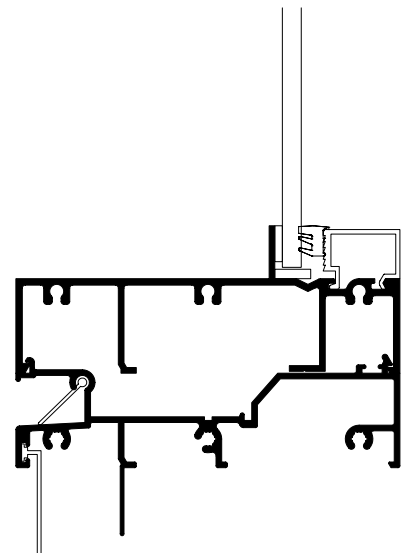

Quantum® Internal Offset Framing has been designed to have any of the Trend® or Quantum® window ranges of product inserted into the frame in either single or double glazed configurations.

2. Glazing

The Quantum® Internal Offset Framing has a number of glazing options for energy efficiency and acoustic requirements. Glazing is available in 5mm toughened glass through to 25mm double glazed units. Large single lite windows are available.

3. Energy Efficiency Options

Trend® Thermashield® in various glazing styles are available to help reduce energy consumption. Trend® Thermashield® means greater control, bigger savings and most importantly one less thing to worry about.

4. Acoustic options

SoundMizer® acoustic solutions can range in various STC ratings. SoundMizer® acoustic solutions can reduce aircraft, highway traffic, railway and other annoying noise problems. For information or technical details contact Trend®.

5. Finishes

Powdercoated finishes are available in a range of colours and finishes including Warranty Powders and Anodised options to suit most commercial applications.

6. Options

Quantum® Internal Offset Framing can be combined with operable windows and doors