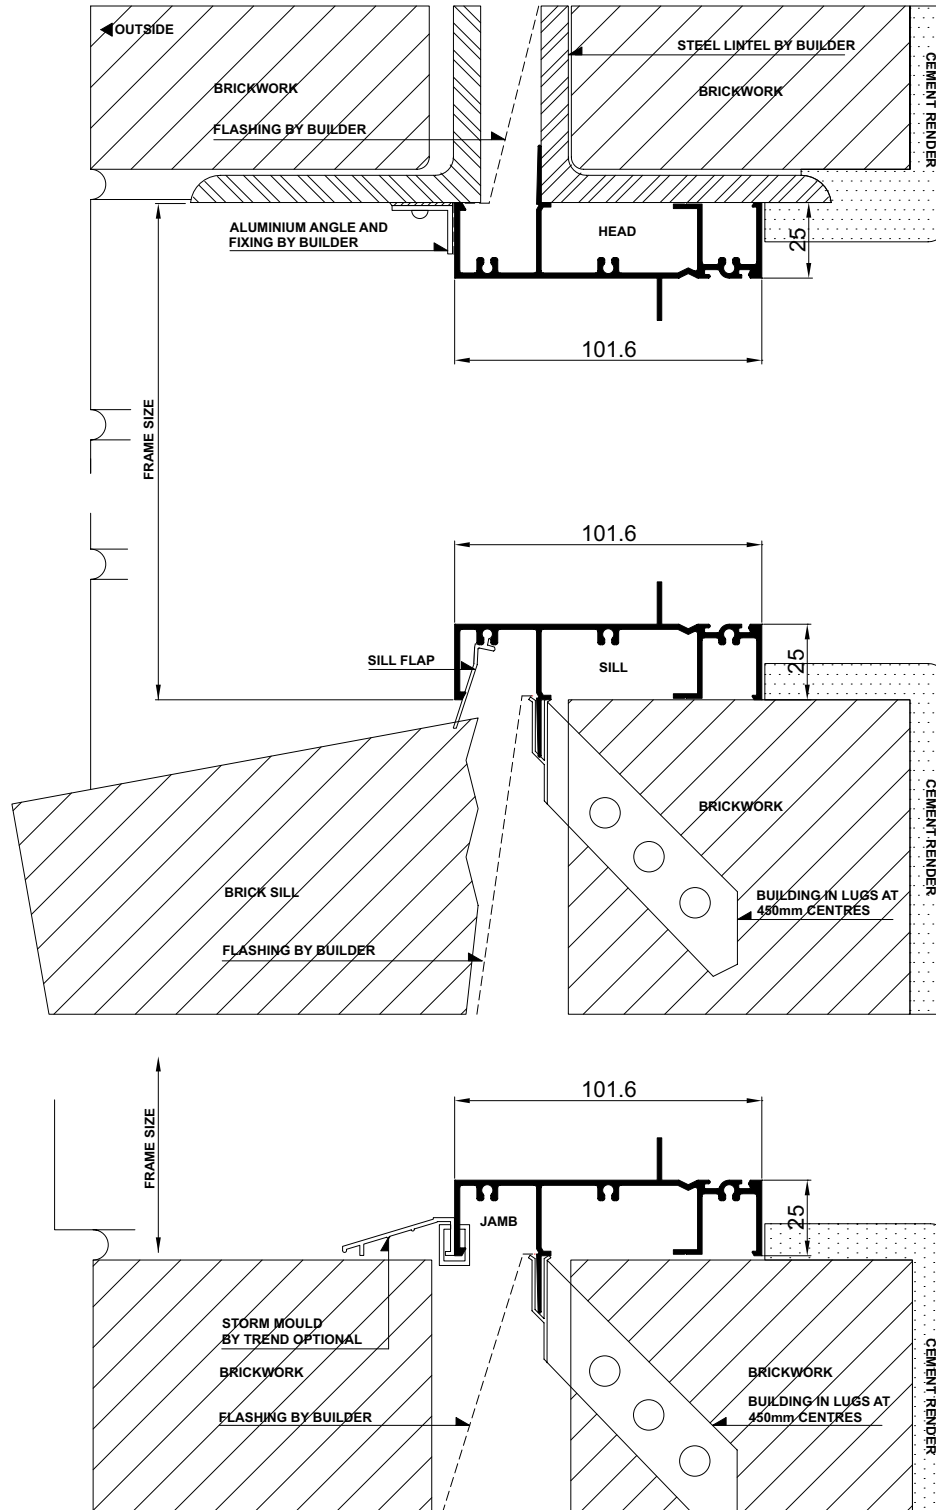

Installation

Product | Building In Detail | **Double Brick - 280mm wall**

Please note that drawings are not to scale

Quantum XP® Internal Offset Framing | C-CR-OF | Mk-5 | 1 July 2013

Confidentiality Notice: This document and the information it contains are copyright and confidential to Trend® Windows & Doors Pty Limited. Disclosure, use and copying in any form whatsoever, except as authorised by Trend® Windows & Doors in writing, are strictly prohibited. Patents and Design Registrations pending.