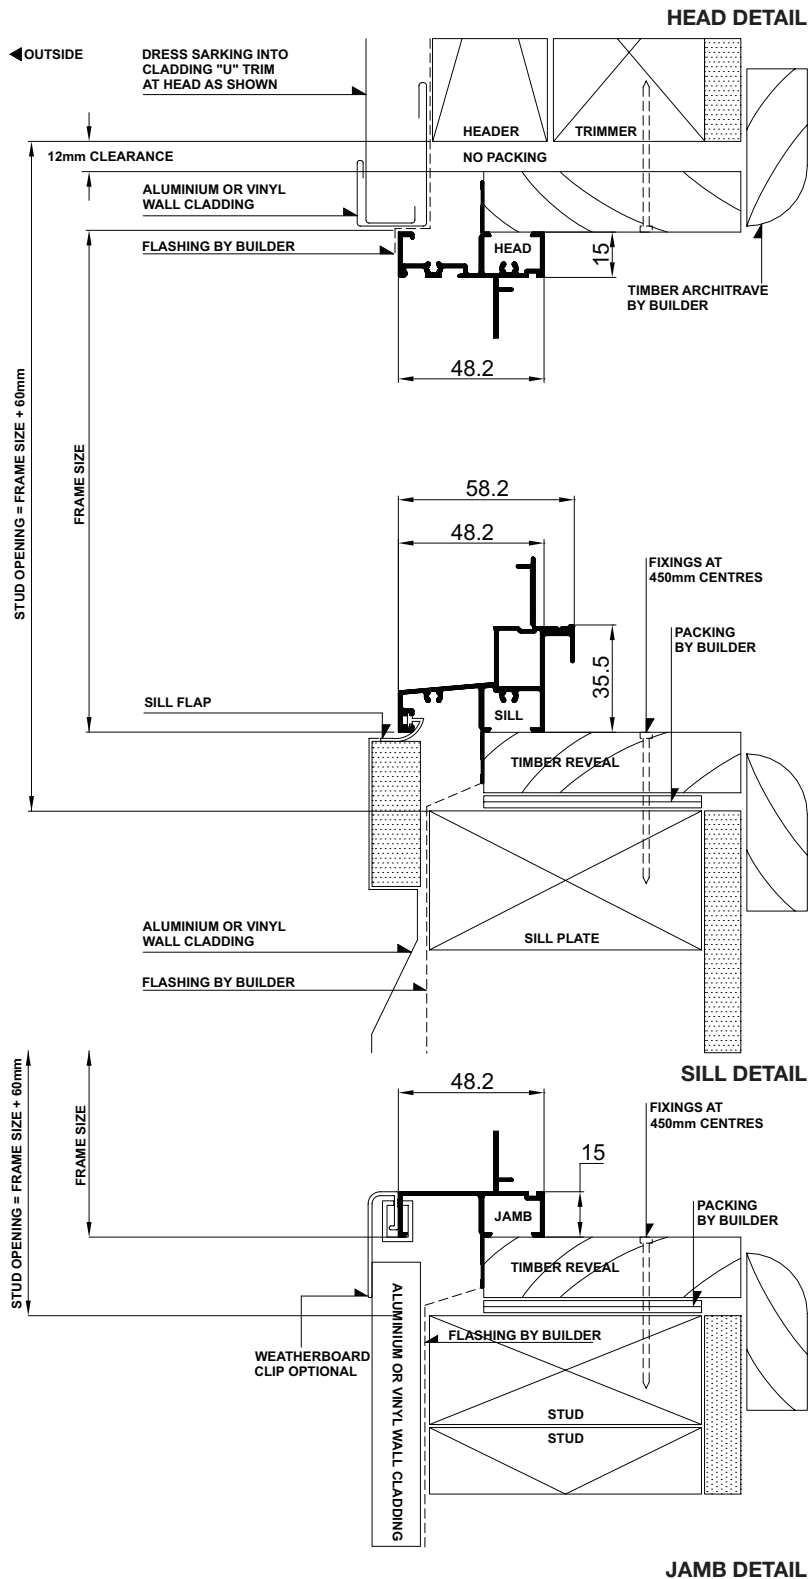

Please note that drawings are not to scale

Ordering Details

Synergy® Awning Window

All windows are illustrated as viewed from outside. Codes shown are for plain windows.

Manufactured from 48mm aluminium extrusion. The first two numbers of code indicate approximate height, the last two numbers indicate approximate width.

Xtreme bushfire protection Awning windows that rates to BAL-40 are available for bushfire zones

Installation

Synergy® Awning Window | Building In Detail | **Brick Veneer - 230mm wall**

Installation

Synergy® Awning Window | Building In Detail | **Double Brick - 280mm wall**

Installation

Synergy® Awning Window | Building In Detail | **Aluminium Cladding on Studs**

Cross Sectional Views

Synergy® Awning Window | **Single Lite | National**

Cross Sectional Views

Synergy® Awning Window | **Two Lite with Lowlite** | National