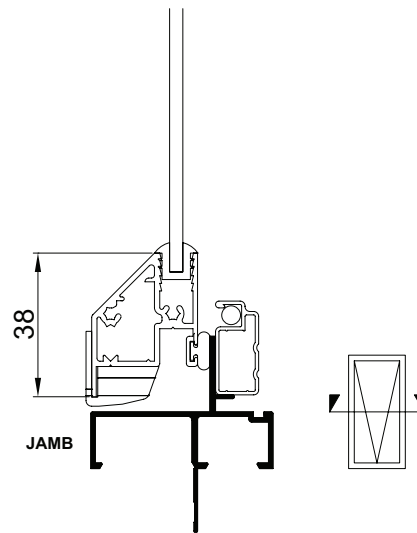

Please note that drawings are not to scale

Ordering Details

Synergy® Awning Window

All windows are illustrated as viewed from outside. Codes shown are for plain windows.

Manufactured from 48mm aluminium extrusion. The first two numbers of code indicate approximate height, the last two numbers indicate approximate width.

Xtreme bushfire protection Awning windows that rates to BAL-40 are available for bushfire zones

Installation

Synergy® Awning Window | Building In Detail | **Brick Veneer - 230mm wall**

Installation

Synergy® Awning Window | Building In Detail | **Double Brick - 280mm wall**

Installation

Synergy® Awning Window | Building In Detail | **Aluminium Cladding on Studs**

Cross Sectional Views

Synergy® Awning Window | **Single Lite | National**

Cross Sectional Views

Synergy® Awning Window | **Two Lite with Lowlite** | National