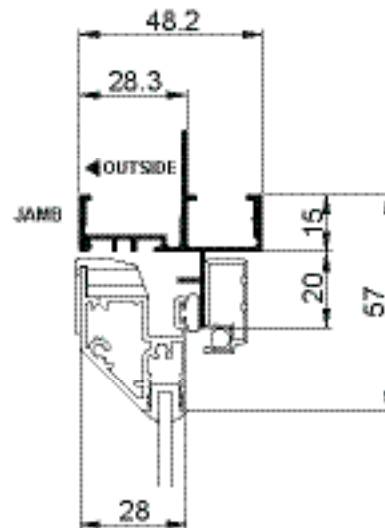

Please note that drawings are not to scale

Ordering Details

Synergy® Awning Window

All windows are illustrated as viewed from outside. Codes shown are for plain windows.

Manufactured from 48mm aluminium extrusion. The first two numbers of code indicate approximate height, the last two numbers indicate approximate width.

Installation

Synergy® Awning Window | Building In Detail | **Aluminium Cladding on Studs**

Cross Sectional Views

Synergy® Awning Window | **Single Lite | National**

Cross Sectional Views

Synergy® Awning Window | **Two Lite with Lowlite** | National

Cross Sectional Views

Synergy® Awning Window | **Two Lite with Lowlite** | National

Cross Sectional Views

Synergy® Awning Window | **Single with Hilite and Lowlite** | National

Cross Sectional Views

Synergy® Sentinel Awning Window | **Single Lite** | **VIC ONLY**

Cross Sectional Views

Synergy® Sentinel Awning Window | Two Lite with Lowlite | VIC ONLY

Cross Sectional Views

Synergy® Sentinel Awning Window | Two Lite with Lowlite | VIC ONLY

Cross Sectional Views

Synergy® Sentinel Awning Window | **Single with Hilite and Lowlite** | VIC ONLY