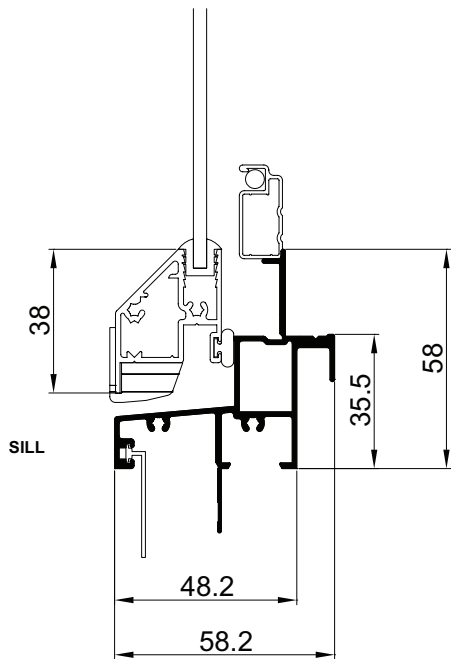

Please note that drawings are not to scale

Ordering Details

Synergy® Awning Window

All windows are illustrated as viewed from outside. Codes shown are for plain windows.

Manufactured from 48mm aluminium extrusion. The first two numbers of code indicate approximate height, the last two numbers indicate approximate width.

Xtreme bushfire protection Awning windows that rates to BAL-40 are available for bushfire zones

Installation

Synergy® Awning Window | Building In Detail | **Brick Veneer - 230mm wall**

Installation

Synergy® Awning Window | Building In Detail | **Double Brick - 280mm wall**

Installation

Synergy® Awning Window | Building In Detail | **Aluminium Cladding on Studs**

Cross Sectional Views

Synergy® Awning Window | **Single Lite | National**

Cross Sectional Views

Synergy® Awning Window | **Two Lite with Lowlite** | National