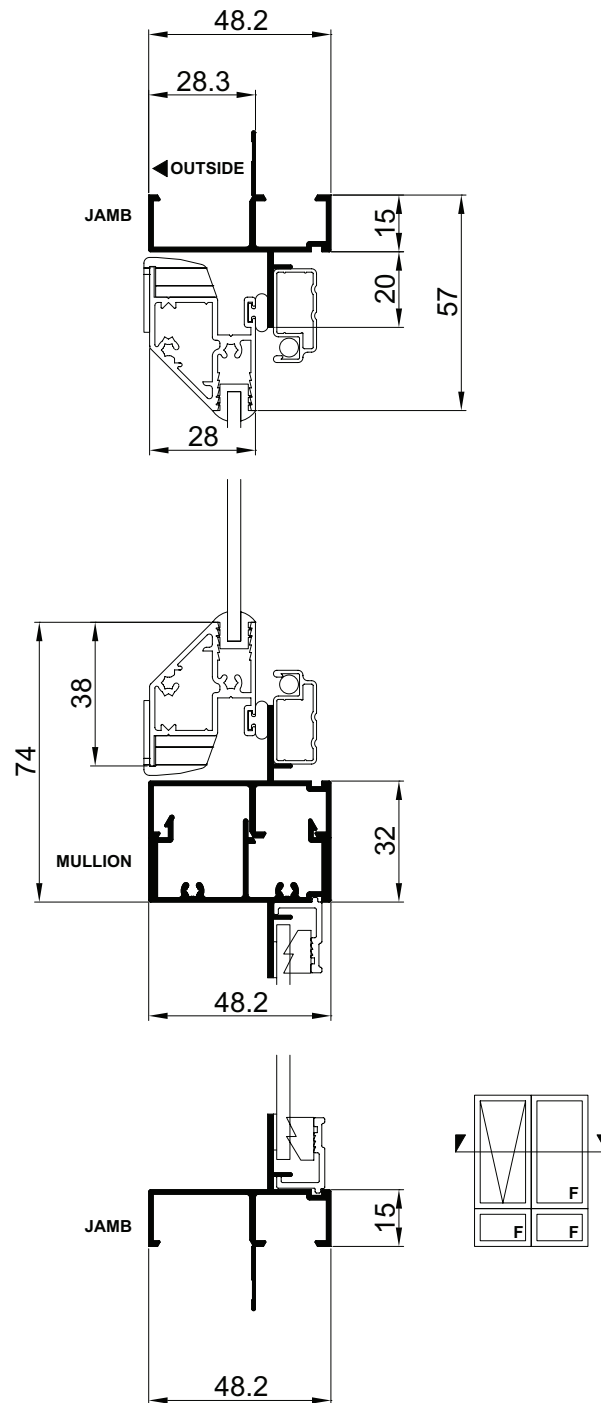

Cross Sectional Views

Synergy® Awning Window | **Two Lite with Lowlite** | National