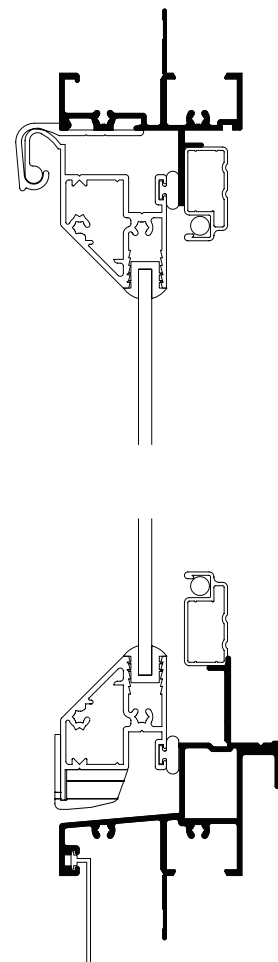

laminates for energy efficiency applications. Acoustic solutions are also available to high STC ratings.

1. 8 **Complementary Accessories**
   - 180° non-load bearing couplers, two types available for added mullion strength when required.
   - 135° & 90° non-load-bearing corner couplers to suit bay and kitchen windows.
   - 100mm aluminium architraves for replacement window installations.
   - Adjustable aluminium storm mould.
   - Aluminium 180° and 90° mullion covers to hide load-bearing posts.

1. 9 **Options**
   Easy to fit tension loaded flyscreens can be fitted and removed from the inside.
   Wide range of powdercoat finishes available.

Bushfire Protection
Xtreme® BAL-40 bushfire protection is available for bushfire areas

Xtreme® bushfire protection awning window has been tested by CSIRO to BAL-40, which is fully compliant to AS1530.8.1 within AS3959-2009.

NOTE:

Window Placement
Care should be taken with locating opening awning windows in pedestrian traffic areas.