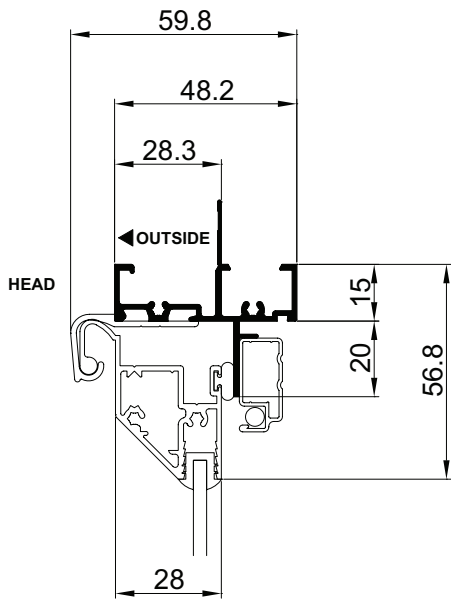

Cross Sectional Views

Synergy® Awning Window | **Single Lite | National**