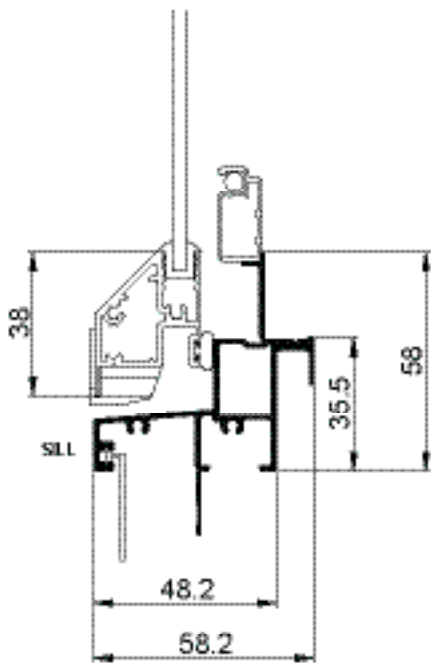

Please note that drawings are not to scale

Ordering Details

Synergy® Awning Window

All windows are illustrated as viewed from outside. Codes shown are for plain windows.

Manufactured from 48mm aluminium extrusion. The first two numbers of code indicate approximate height, the last two numbers indicate approximate width.

Installation

Synergy® Awning Window | Building In Detail | **Aluminium Cladding on Studs**

Cross Sectional Views

Synergy® Awning Window | **Single Lite | National**

Cross Sectional Views

Synergy® Awning Window | **Two Lite with Lowlite** | National

Cross Sectional Views

Synergy® Awning Window | **Two Lite with Lowlite** | National

Cross Sectional Views

Synergy® Awning Window | **Single with Hilite and Lowlite** | National

Cross Sectional Views

Synergy® Sentinel Awning Window | **Single Lite** | **VIC ONLY**

Cross Sectional Views

Synergy® Sentinel Awning Window | Two Lite with Lowlite | VIC ONLY

Cross Sectional Views

Synergy® Sentinel Awning Window | Two Lite with Lowlite | VIC ONLY

Cross Sectional Views

Synergy® Sentinel Awning Window | **Single with Hilite and Lowlite** | VIC ONLY