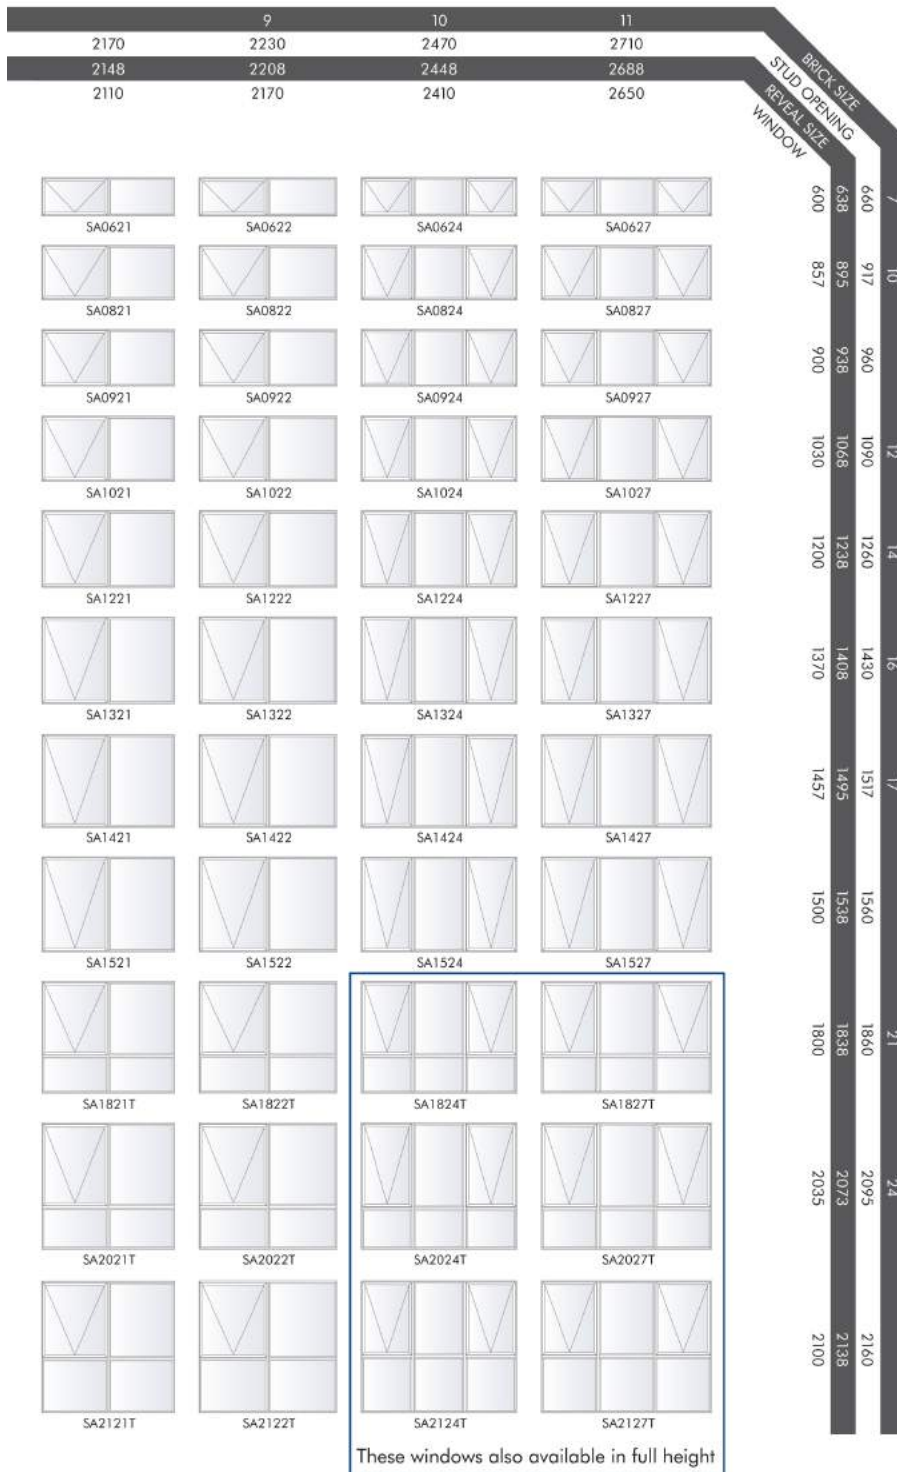

Size Range

Synergy® Awning Window

OPTIONAL FEATURES

✓ BAL-40 rating

✓ Glazing options to meet various Rw ratings

✓ Up to 18mm Double Glazing

✓ Ovolo bars
Cannot be integrated with Xtreme or double glazing

✓ Decorative bars
Cannot be integrated with double glazing

✓ Fly screen

✓ Security screen

Synergy awnings with double glazing or ovolo bars use the Sentinel window sash.

All windows and doors are designed to 700pa velocity and 150pa water rating. For higher ratings consult Synergy® Windows & Doors

Please note that drawings are not to scale