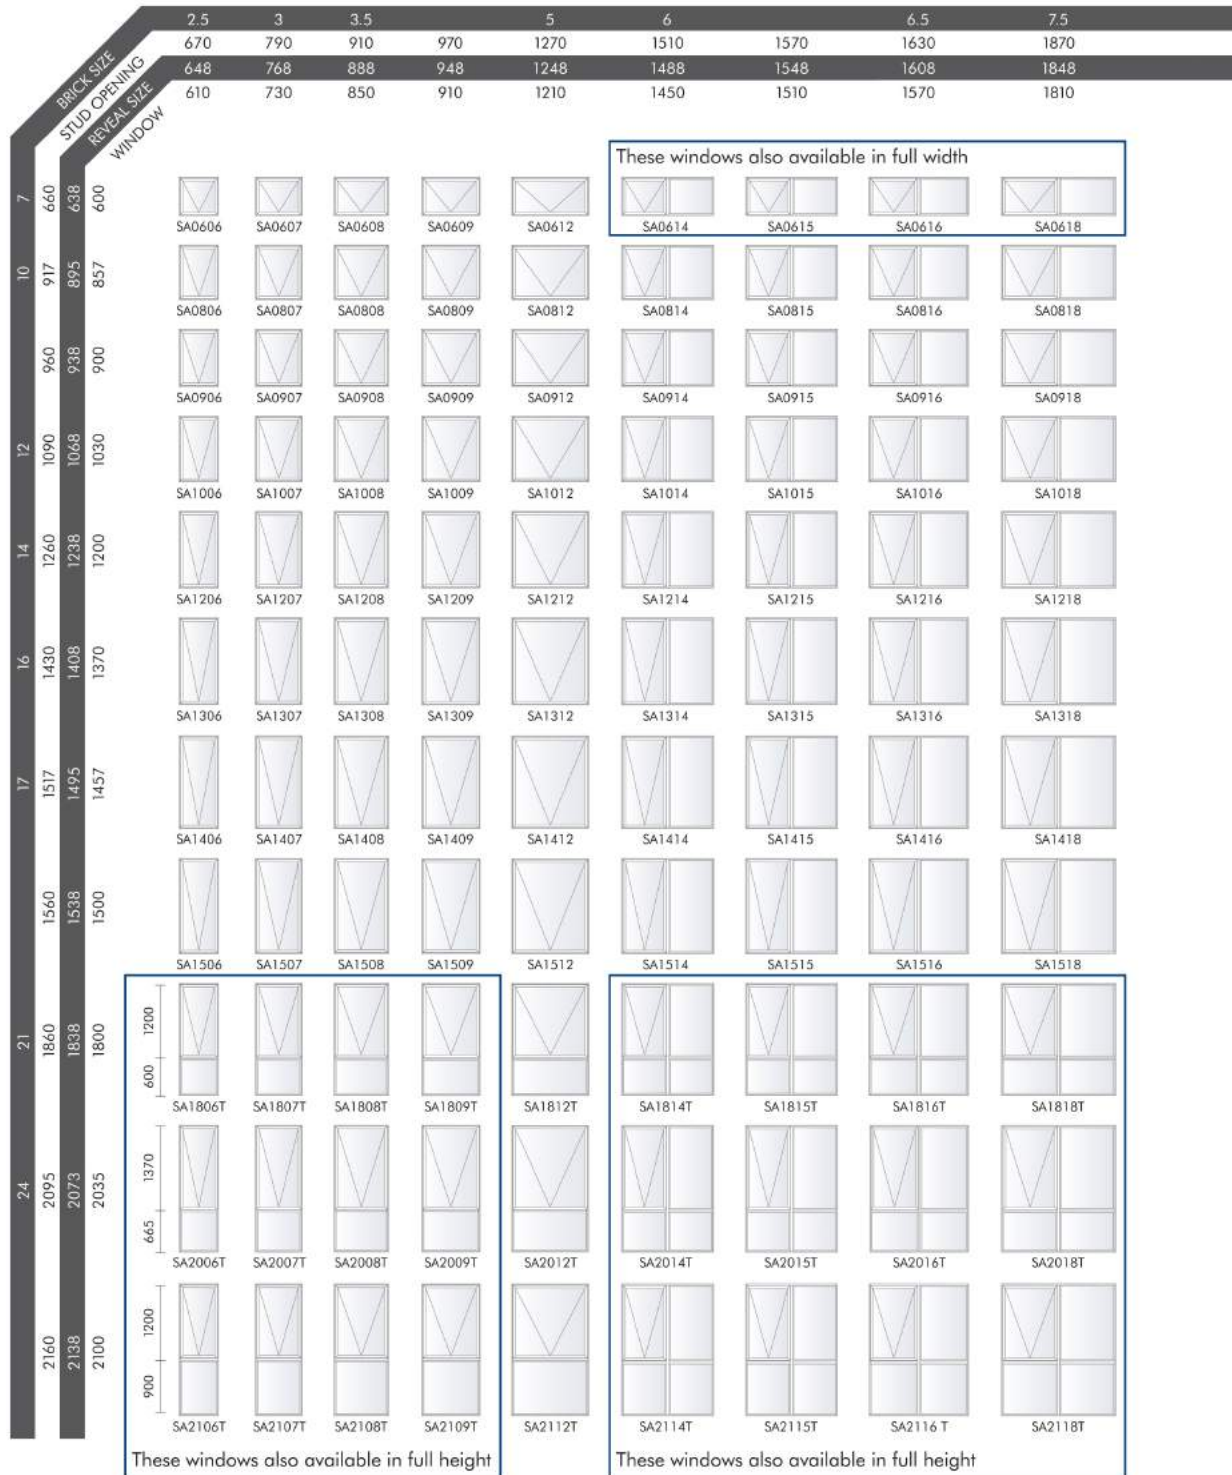

Size Range

Synergy® Awning Window

& DOORS

A JELD-WEN Company

All windows and doors are designed to 700pa velocity and 150pa water rating. For higher ratings consult Synergy® Windows & Doors

Please note that drawings are not to scale

Synergy® Awning Window | AA | Mk-6 | 5 July 2013

Confidentiality Notice: This document and the information it contains are copyright and confidential to Trend® Windows & Doors Pty Limited. Disclosure, use and copying in any form whatsoever, except as authorised by Trend® Windows & Doors in writing, are strictly prohibited. Patents and Design Registrations pending.