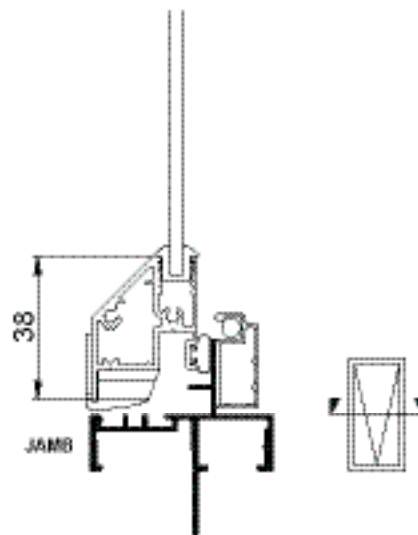

Installation

Synergy® Awning Window | Building In Detail | **Aluminium Cladding on Studs**

Cross Sectional Views

Synergy® Awning Window | **Single Lite | National**

Cross Sectional Views

Synergy® Awning Window | **Two Lite with Lowlite** | National

Cross Sectional Views

Synergy® Awning Window | **Two Lite with Lowlite** | National

Cross Sectional Views

Synergy® Awning Window | **Single with Hilite and Lowlite** | National

Cross Sectional Views

Synergy® Sentinel Awning Window | **Single Lite** | **VIC ONLY**

Cross Sectional Views

Synergy® Sentinel Awning Window | Two Lite with Lowlite | VIC ONLY

Cross Sectional Views

Synergy® Sentinel Awning Window | Two Lite with Lowlite | VIC ONLY

Cross Sectional Views

Synergy® Sentinel Awning Window | **Single with Hilite and Lowlite** | VIC ONLY