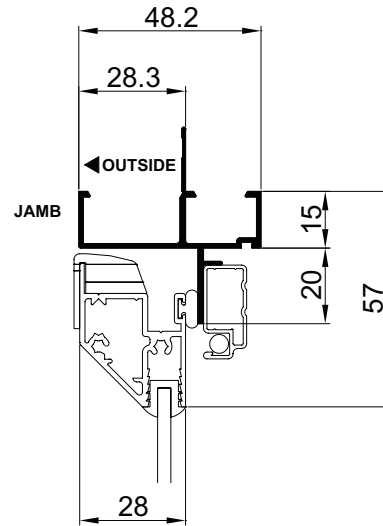

Cross Sectional Views

Synergy® Awning Window | **Single Lite | National**