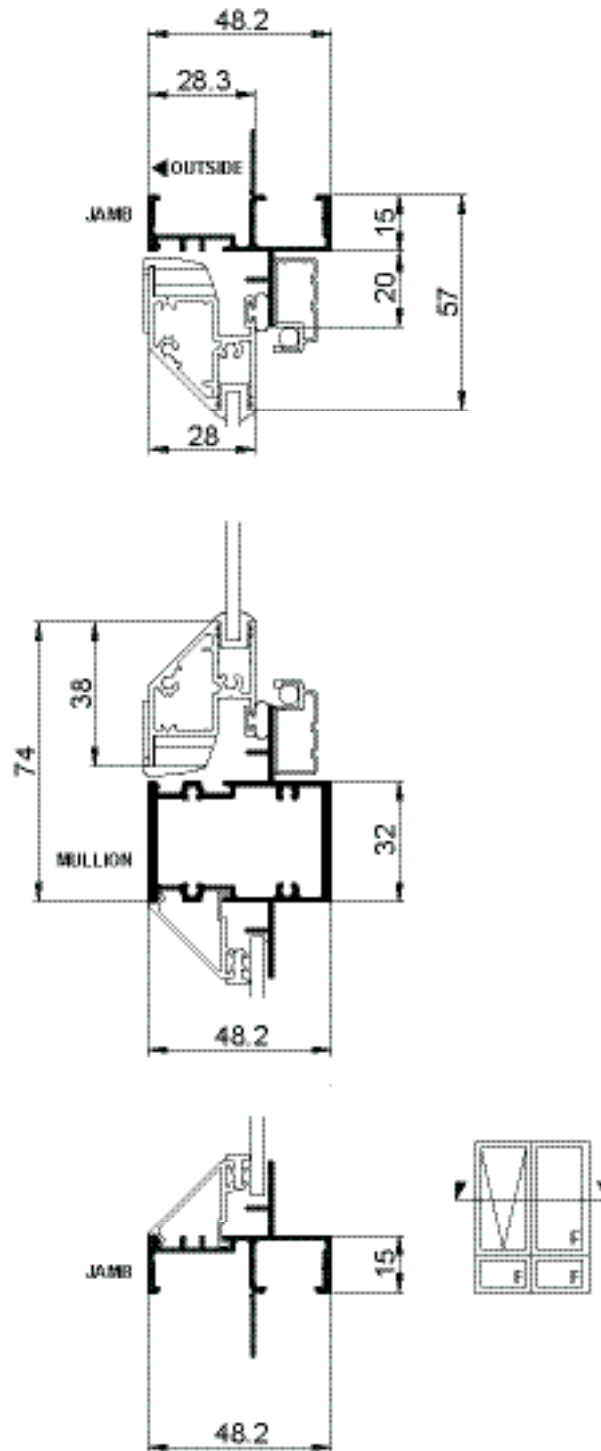

Cross Sectional Views

Synergy® Sentinel Awning Window | Two Lite with Lowlite | VIC ONLY