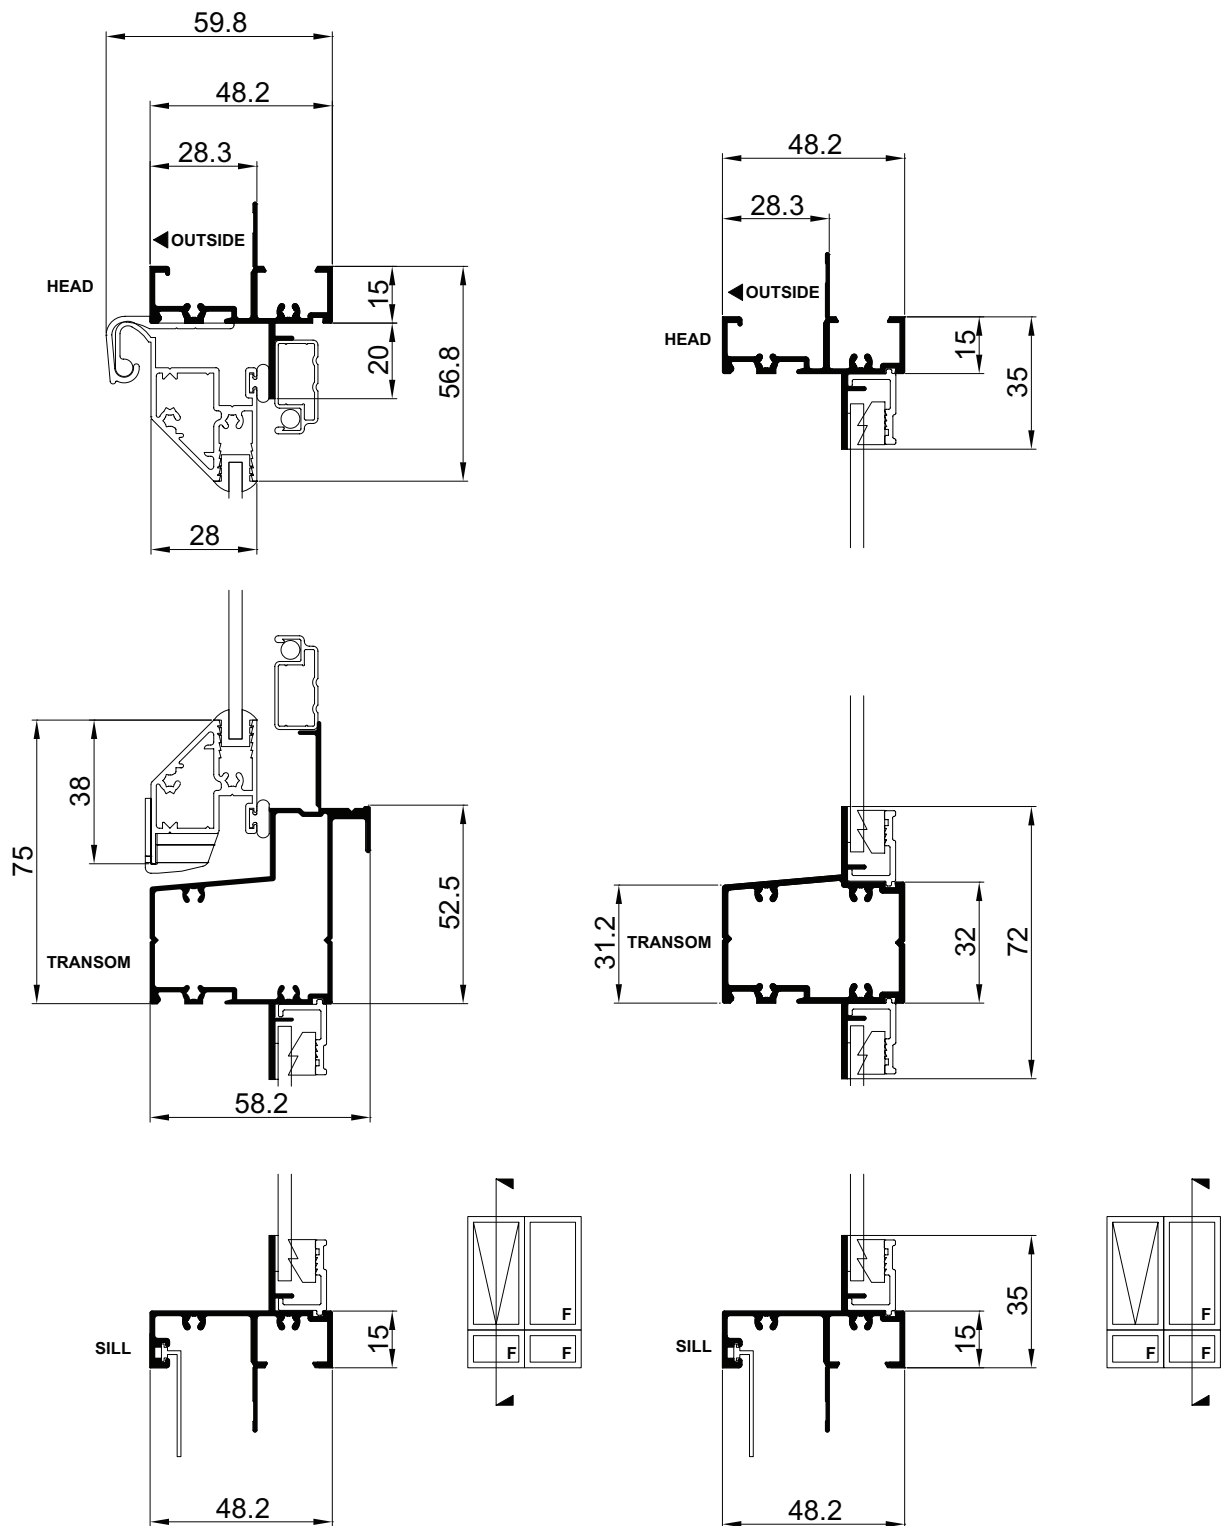

Please note that drawings are not to scale

Ordering Details

Synergy® Awning Window

All windows are illustrated as viewed from outside. Codes shown are for plain windows.

Manufactured from 48mm aluminium extrusion. The first two numbers of code indicate approximate height, the last two numbers indicate approximate width.

Installation

Synergy® Awning Window | Building In Detail | **Aluminium Cladding on Studs**

Cross Sectional Views

Synergy® Awning Window | **Single Lite | National**

Cross Sectional Views

Synergy® Awning Window | **Two Lite with Lowlite** | National

Cross Sectional Views

Synergy® Awning Window | **Two Lite with Lowlite** | National

Cross Sectional Views

Synergy® Awning Window | **Single with Hilite and Lowlite** | National

Cross Sectional Views

Synergy® Sentinel Awning Window | **Single Lite** | **VIC ONLY**