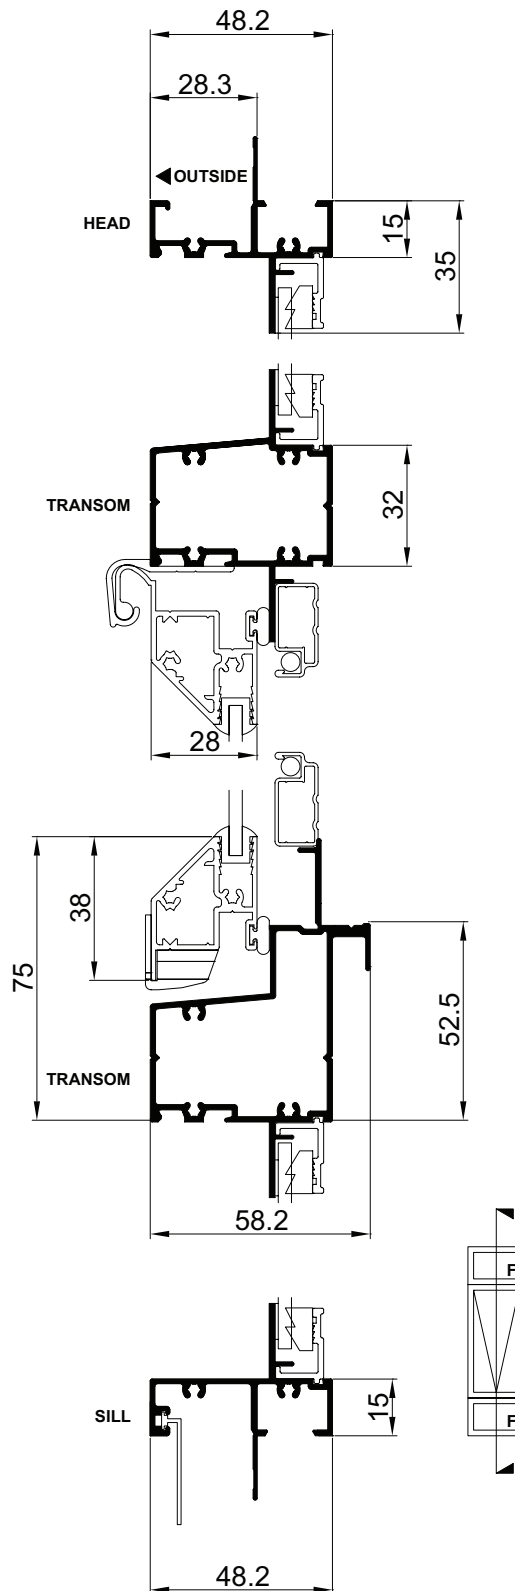

Cross Sectional Views

Synergy® Awning Window | **Single with Hilite and Lowlite** | National