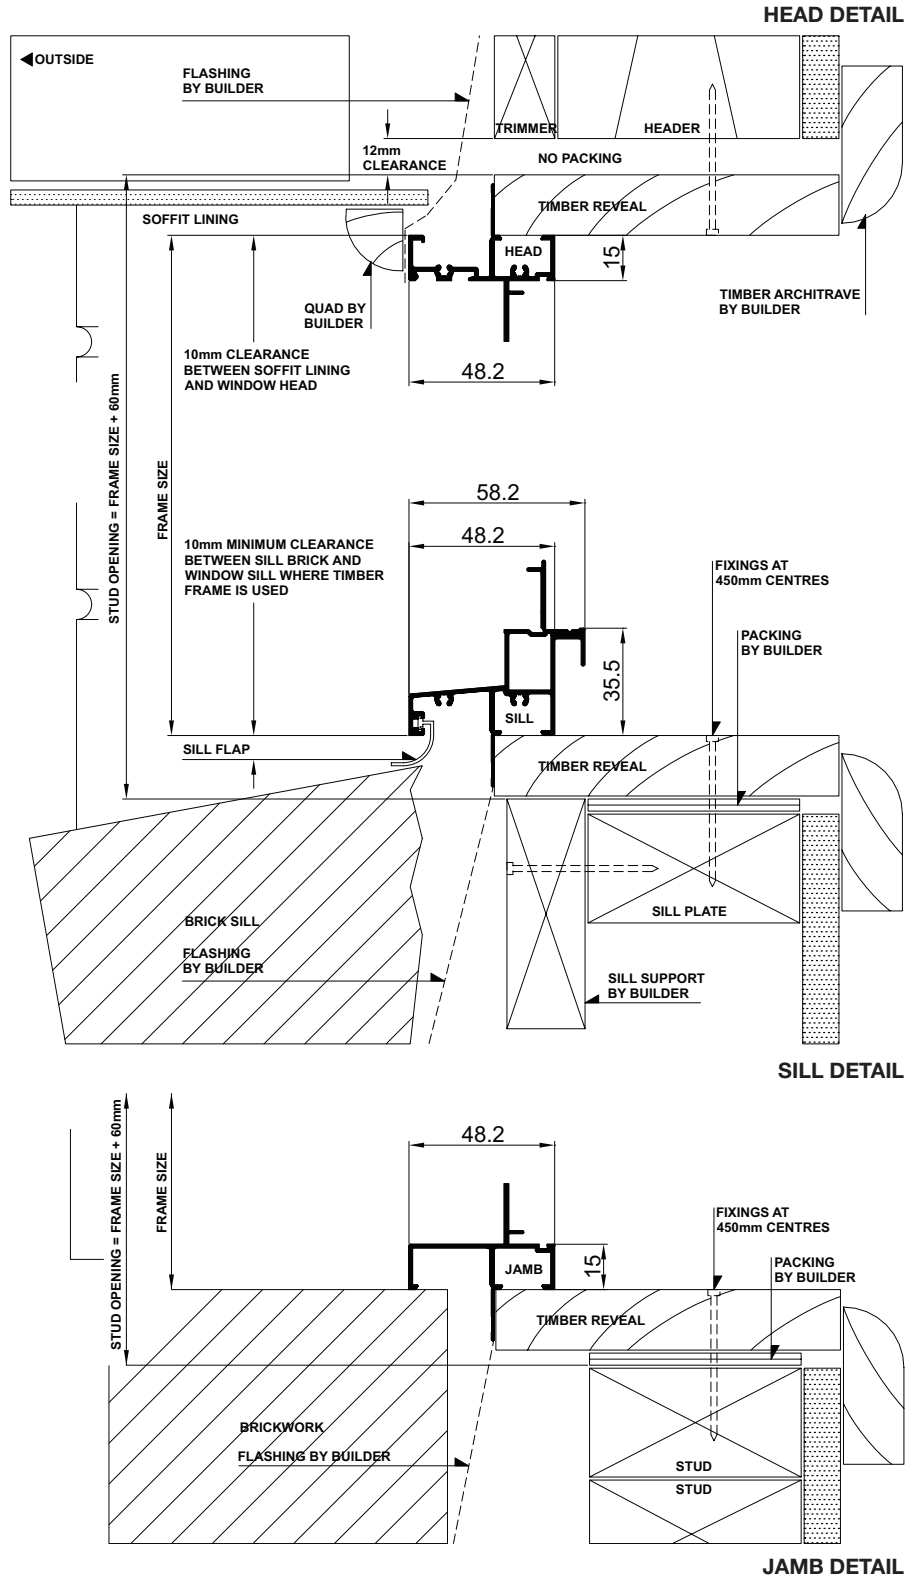

Please note that drawings are not to scale

Ordering Details

Synergy® Awning Window

All windows are illustrated as viewed from outside. Codes shown are for plain windows.

Manufactured from 48mm aluminium extrusion. The first two numbers of code indicate approximate height, the last two numbers indicate approximate width.

Xtreme bushfire protection Awning windows that rates to BAL-40 are available for bushfire zones

Installation

Synergy® Awning Window | Building In Detail | **Brick Veneer - 230mm wall**

Installation

Synergy® Awning Window | Building In Detail | **Double Brick - 280mm wall**