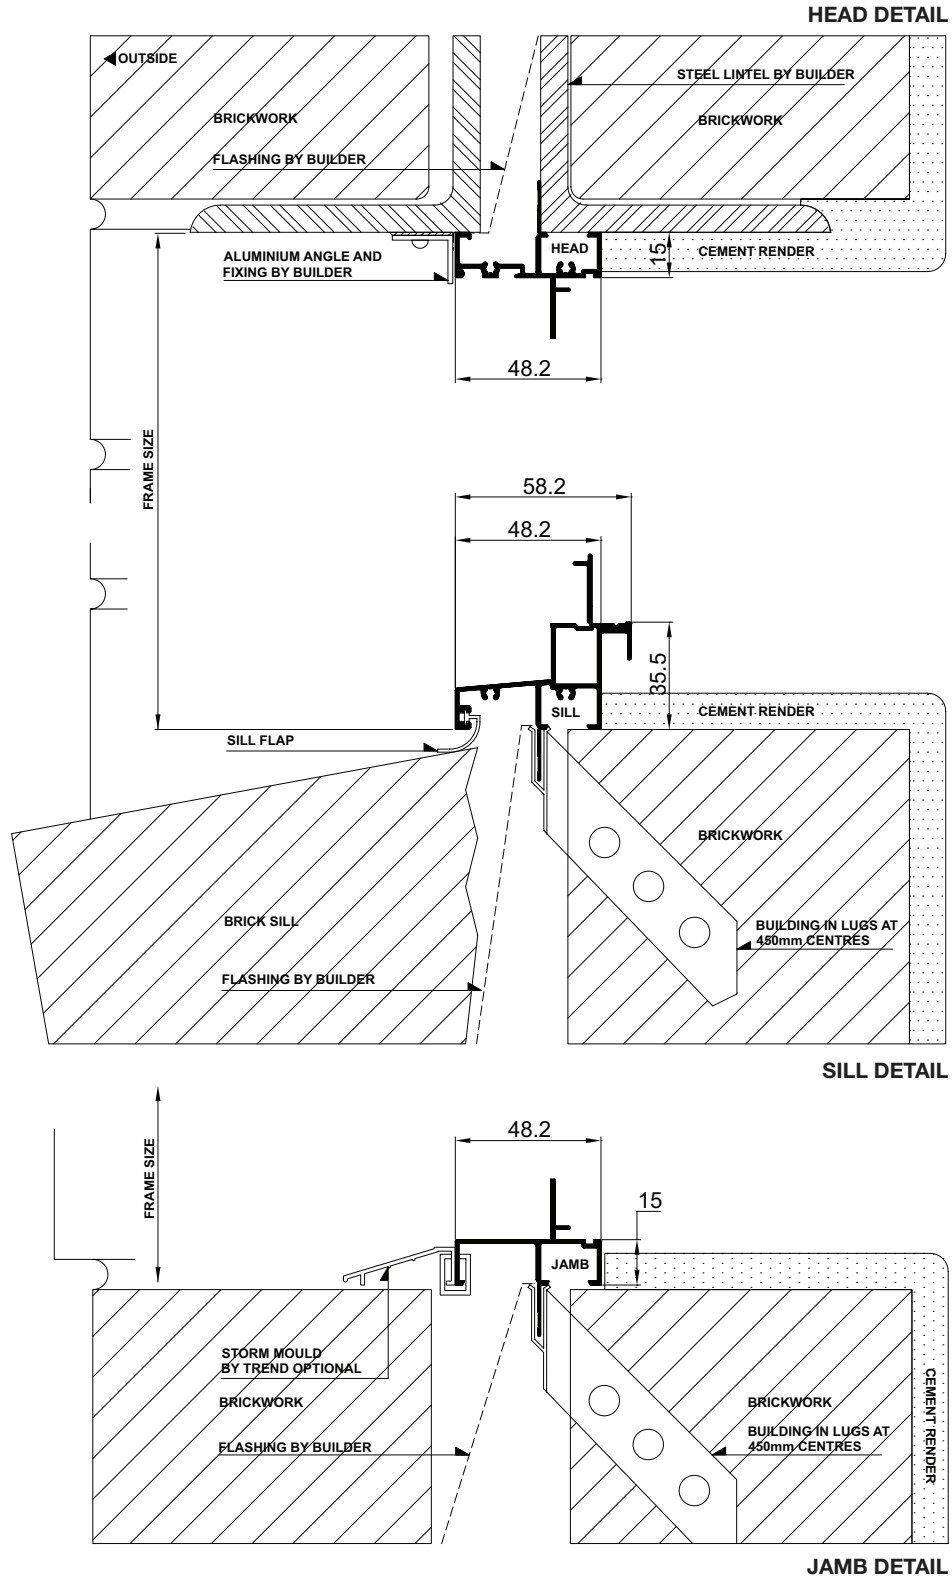

Please note that drawings are not to scale

Ordering Details

Synergy® Awning Window

All windows are illustrated as viewed from outside. Codes shown are for plain windows.

Manufactured from 48mm aluminium extrusion. The first two numbers of code indicate approximate height, the last two numbers indicate approximate width.

Xtreme bushfire protection Awning windows that rates to BAL-40 are available for bushfire zones

Installation

Synergy® Awning Window | Building In Detail | **Brick Veneer - 230mm wall**

Installation

Synergy® Awning Window | Building In Detail | **Double Brick - 280mm wall**

Installation

Synergy® Awning Window | Building In Detail | **Aluminium Cladding on Studs**

Cross Sectional Views

Synergy® Awning Window | **Single Lite | National**

Cross Sectional Views

Synergy® Awning Window | **Two Lite with Lowlite** | National