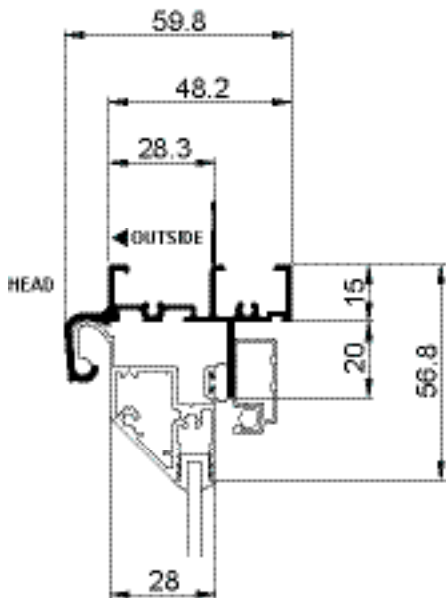

Please note that drawings are not to scale

Ordering Details

Synergy® Awning Window

All windows are illustrated as viewed from outside. Codes shown are for plain windows.

Manufactured from 48mm aluminium extrusion. The first two numbers of code indicate approximate height, the last two numbers indicate approximate width.

Installation

Synergy® Awning Window | Building In Detail | **Aluminium Cladding on Studs**

Cross Sectional Views

Synergy® Awning Window | **Single Lite | National**

Cross Sectional Views

Synergy® Awning Window | **Two Lite with Lowlite** | National

Cross Sectional Views

Synergy® Awning Window | **Two Lite with Lowlite** | National

Cross Sectional Views

Synergy® Awning Window | **Single with Hilite and Lowlite** | National

Cross Sectional Views

Synergy® Sentinel Awning Window | **Single Lite** | **VIC ONLY**

Cross Sectional Views

Synergy® Sentinel Awning Window | Two Lite with Lowlite | VIC ONLY

Cross Sectional Views

Synergy® Sentinel Awning Window | Two Lite with Lowlite | VIC ONLY

Cross Sectional Views

Synergy® Sentinel Awning Window | **Single with Hilite and Lowlite** | VIC ONLY