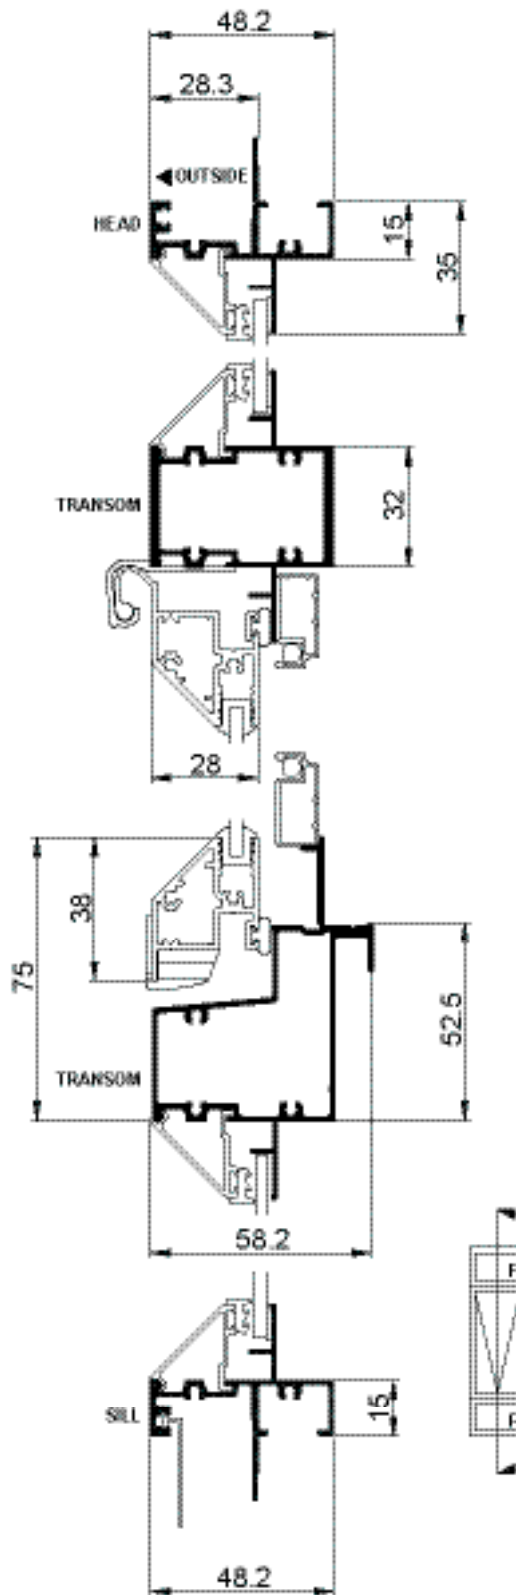

Please note that drawings are not to scale

Ordering Details

Synergy® Awning Window

All windows are illustrated as viewed from outside. Codes shown are for plain windows.

Manufactured from 48mm aluminium extrusion. The first two numbers of code indicate approximate height, the last two numbers indicate approximate width.

Bar Options:

CL indicates Colonial Bar, eg window code AA0606CL

FD indicates Federation Bar, eg window code AA0606FD

Configuration Options:

A indicates Awning

F indicates Fixed

AA indicates Awning\Awning

AF indicates Awning\Fixed

Cross Sectional Views

Synergy® Awning Window | **Two Lite with Lowlite** | National

Cross Sectional Views

Synergy® Awning Window | **Single with Hilite and Lowlite** | National

Cross Sectional Views

Synergy® Sentinel Awning Window | **Single Lite** | **VIC ONLY**

Cross Sectional Views

Synergy® Sentinel Awning Window | Two Lite with Lowlite | VIC ONLY

Cross Sectional Views

Synergy® Sentinel Awning Window | Two Lite with Lowlite | VIC ONLY

Cross Sectional Views

Synergy® Sentinel Awning Window | **Single with Hilite and Lowlite** | VIC ONLY