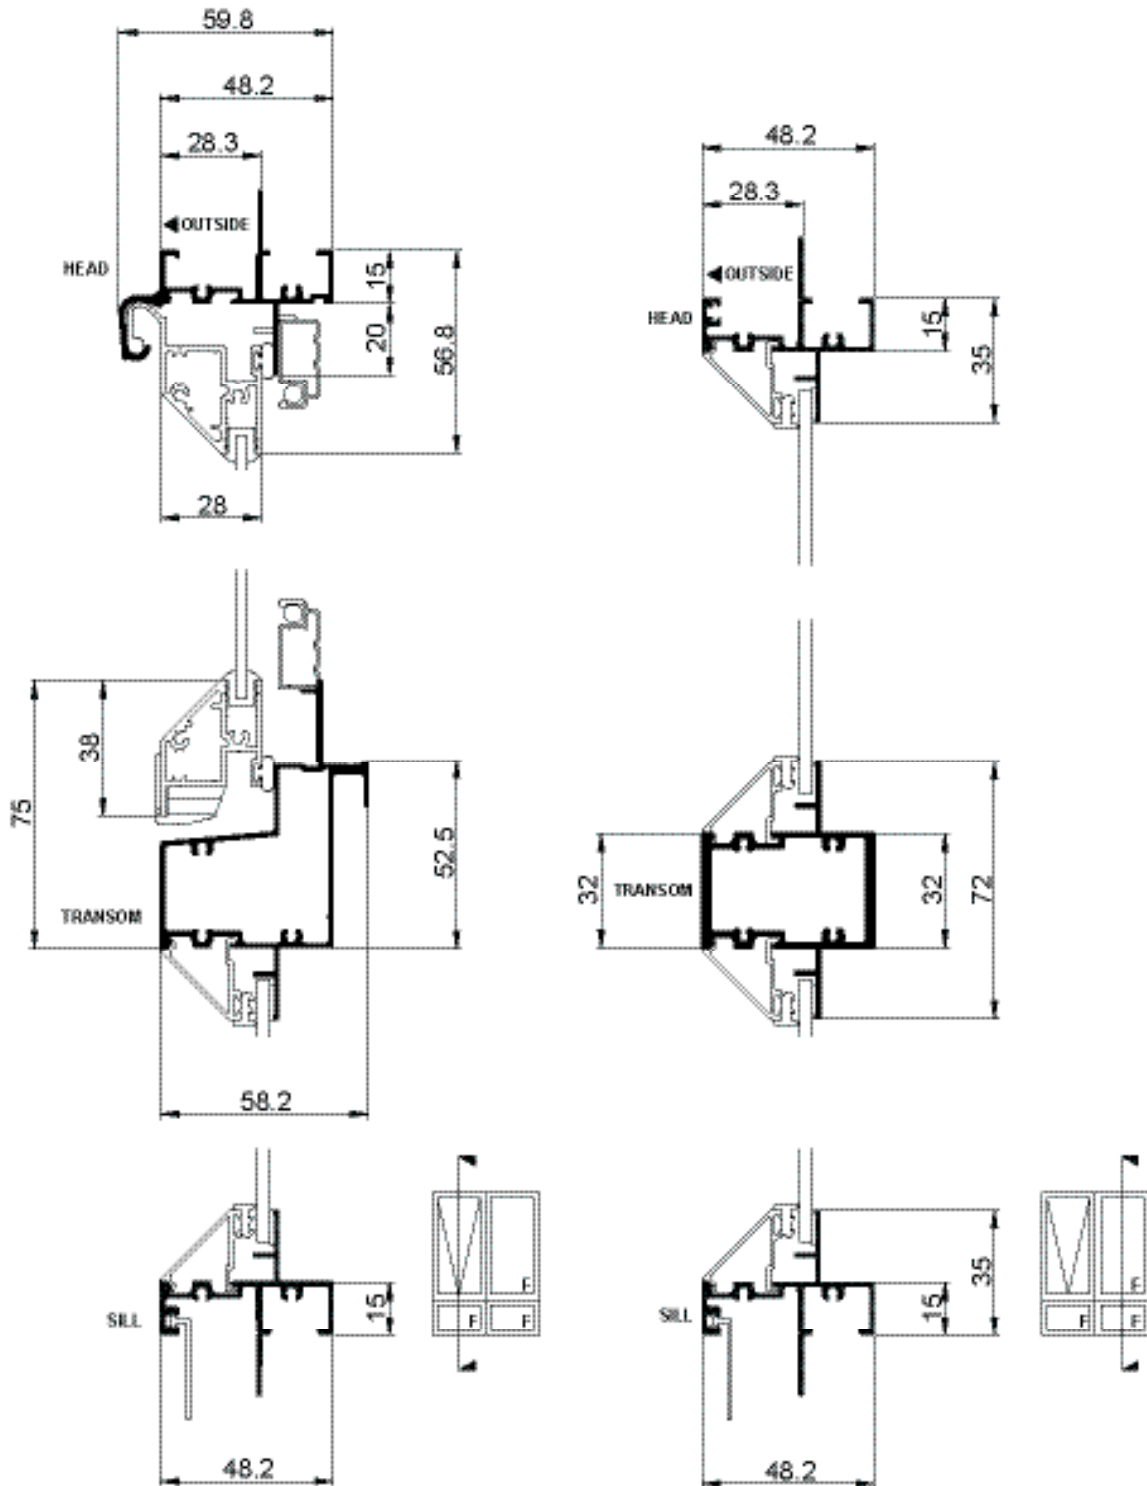

Please note that drawings are not to scale

Ordering Details

Synergy® Awning Window

All windows are illustrated as viewed from outside. Codes shown are for plain windows.

Manufactured from 48mm aluminium extrusion. The first two numbers of code indicate approximate height, the last two numbers indicate approximate width.

Installation

Synergy® Awning Window | Building In Detail | **Aluminium Cladding on Studs**

Cross Sectional Views

Synergy® Awning Window | **Single Lite | National**

Cross Sectional Views

Synergy® Awning Window | **Two Lite with Lowlite** | National

Cross Sectional Views

Synergy® Awning Window | **Two Lite with Lowlite** | National

Cross Sectional Views

Synergy® Awning Window | **Single with Hilite and Lowlite** | National

Cross Sectional Views

Synergy® Sentinel Awning Window | **Single Lite** | **VIC ONLY**

Cross Sectional Views

Synergy® Sentinel Awning Window | Two Lite with Lowlite | VIC ONLY

Cross Sectional Views

Synergy® Sentinel Awning Window | Two Lite with Lowlite | VIC ONLY

Cross Sectional Views

Synergy® Sentinel Awning Window | **Single with Hilite and Lowlite** | VIC ONLY