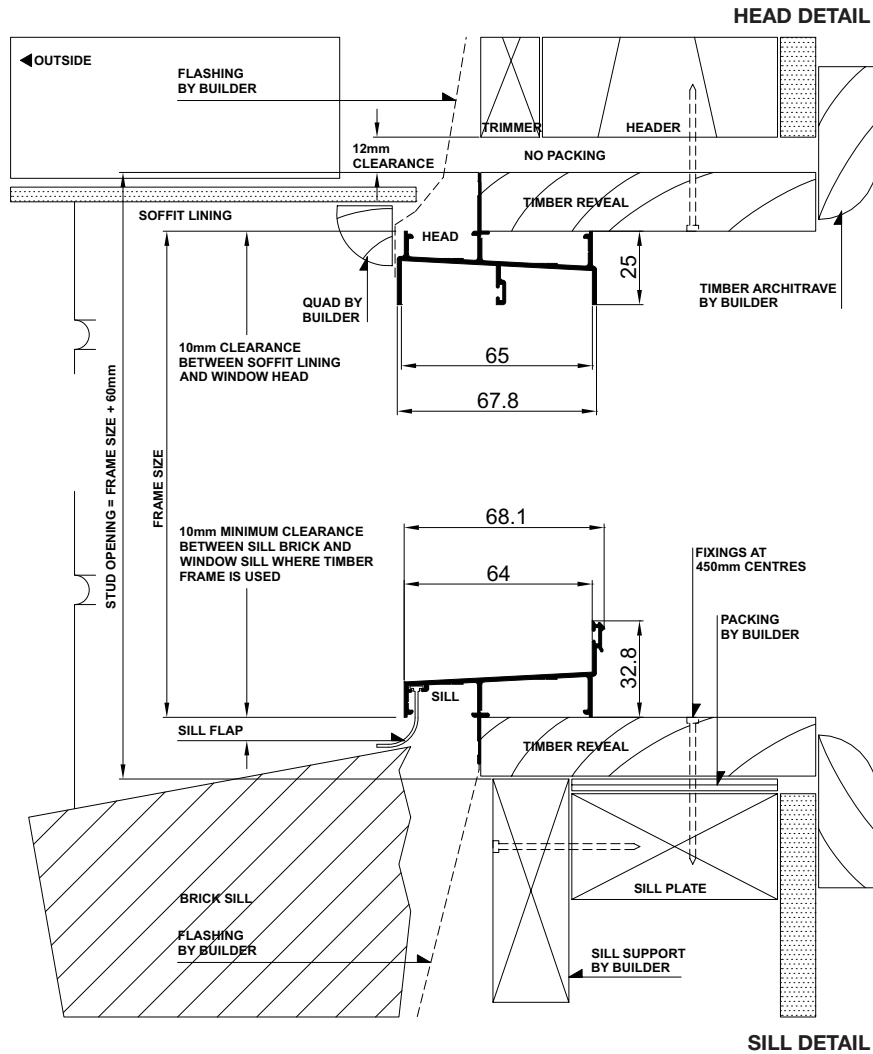

Manufactured from 64mm aluminium extrusion. The first two numbers of code indicate approximate height, the last two numbers indicate approximate width.

Sash Style Options:

Standard option, eg window code AWD0906

Note: Frames over 1800mm high with full height operating sashes, the maximum sash width is 720mm

Bar Options:

CL indicates Colonial Bar, eg window code AWD0906CL

FED indicates Federation Bar, eg window code AWD0906FED

F indicates Fixed

T after the size indicates a Transom

This product rates up to BAL-29

Hardware Colour Options

Black hardware is supplied as standard

Optional colours are Anodic Natural Matt, Stone Beige, Pearl White & Satin Chrome

Vent lock option is available

Installation

Synergy® Widestyle Double Hung | Building In Detail | **Brick Veneer - 230mm wall**

SILL DETAIL

JAMB DETAIL

Installation

Synergy® Widestyle Double Hung | Building In Detail | **Double Brick - 280mm wall**