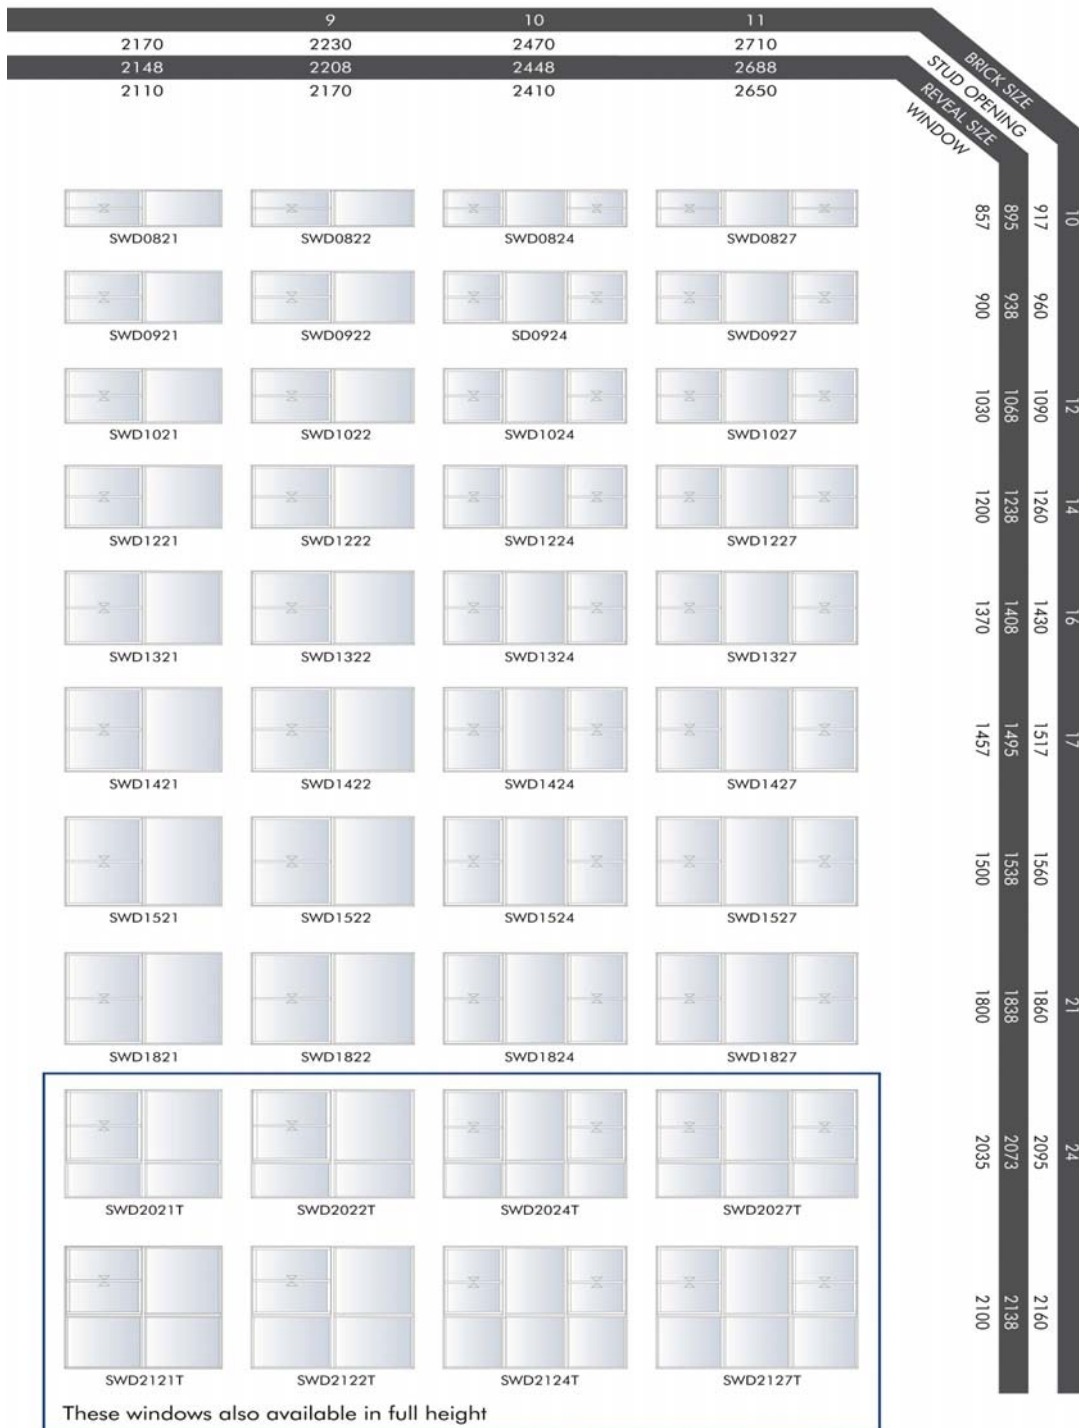

*Note: Double glazing is not available with ovolo glazing bar

Size Range

Synergy® Widestyle Double Hung

Size Range

Synergy® Widestyle Double Hung

Ordering Details

Synergy® Widestyle Double Hung

All windows are illustrated as viewed from outside. Codes shown are for plain windows.

Manufactured from 64mm aluminium extrusion. The first two numbers of code indicate approximate height, the last two numbers indicate approximate width.

Sash Style Options:

Standard option, eg window code AWD0906

O indicates Ovolo D/Hung sash with Ovolo Glazing Bar, eg window code AOWD0906CL

T indicates Thermashield® double glazed sash style, eg window code ATWD0906

**Thermashield Double glazing is not available with the ovolo bar and glue on bar configurations*

Note: Frames over 1800mm high with full height operating sashes, the maximum sash width is 720mm

Bar Options:

CL indicates Colonial Bar, eg window code AWD0906CL

FED indicates Federation Bar, eg window code AWD0906FED