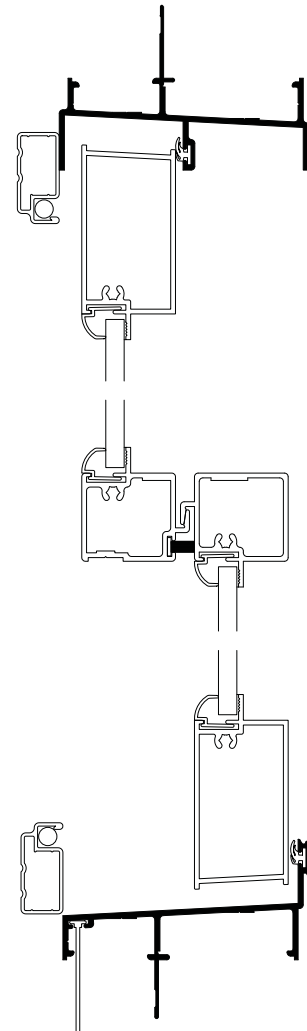

Trend Synergy[®] Aluminium

Widestyle Double Hung

TECHNICAL DATA

Features & Benefits

Size Range

Ordering Details

Installation

Cross Sectional Views

*Note: Double glazing is not available with ovolo glazing bar

Size Range

Synergy® Widestyle Double Hung

Size Range

Synergy® Widestyle Double Hung

Ordering Details

Synergy® Widestyle Double Hung

All windows are illustrated as viewed from outside. Codes shown are for plain windows.

Manufactured from 64mm aluminium extrusion. The first two numbers of code indicate approximate height, the last two numbers indicate approximate width.

Sash Style Options:

Standard option, eg window code AWD0906