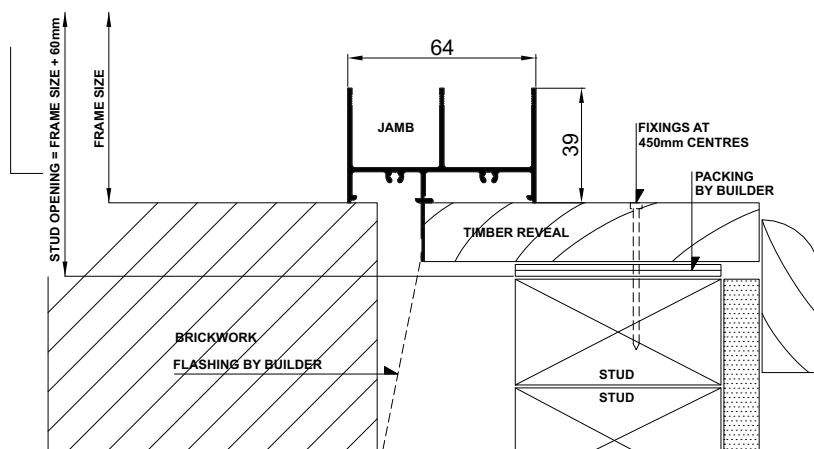

Configuration Options:

DF indicates Double Hung/Fixed

FD indicates Fixed/Double Hung

DD indicates Double Hung/Double Hung

DFD indicates Double Hung/Fixed/Double Hung

DDD indicates Double Hung/Double Hung/Double Hung

Vent lock option is available

Installation

Synergy® Widestyle Double Hung | Building In Detail | **Brick Veneer - 230mm wall**

SILL DETAIL

JAMB DETAIL

Installation

Synergy® Widestyle Double Hung | Building In Detail | **Double Brick - 280mm wall**