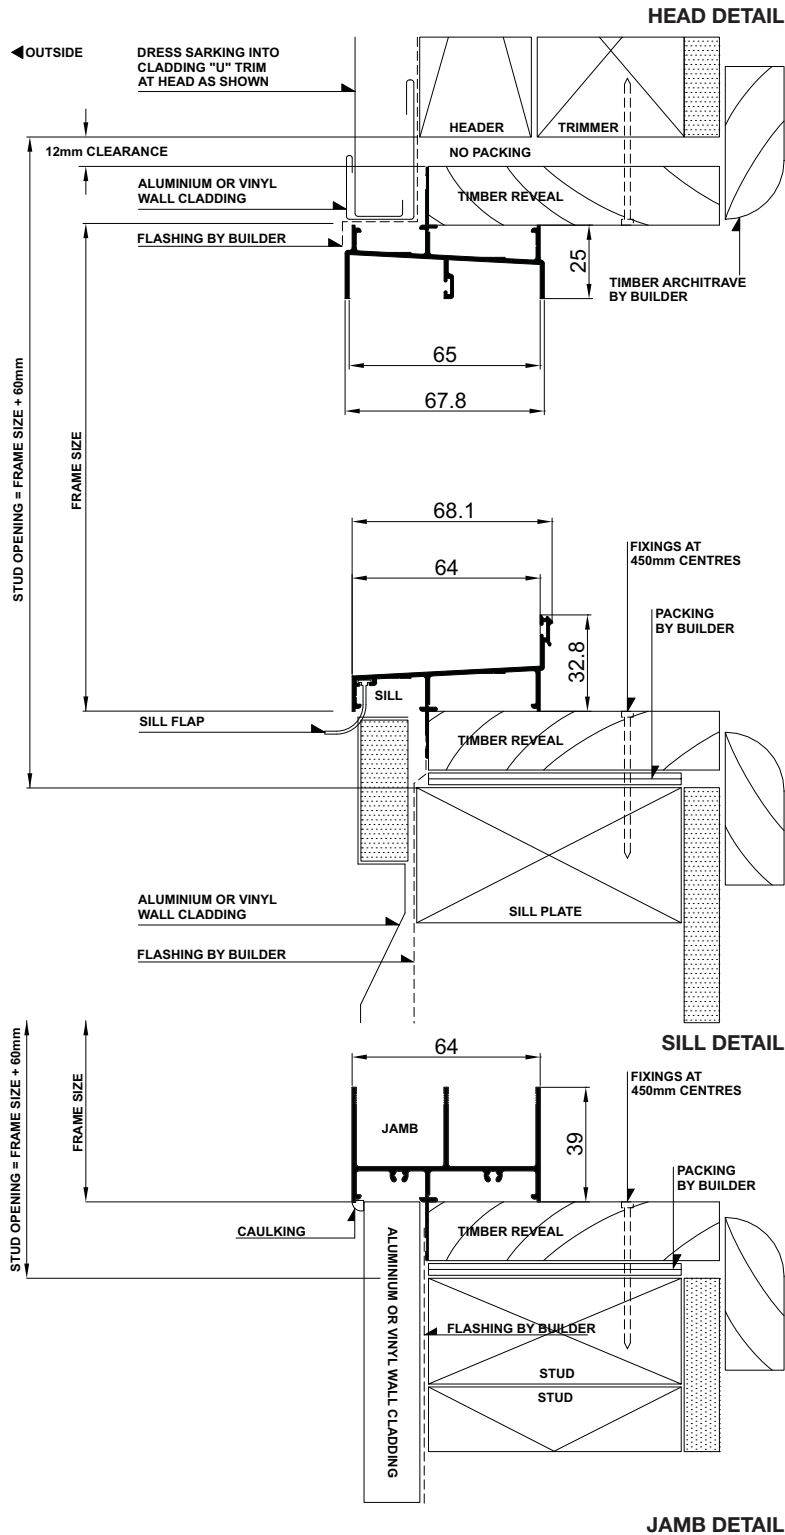

Installation

Synergy® Widestyle Double Hung | Building In Detail | Aluminium Cladding on Studs