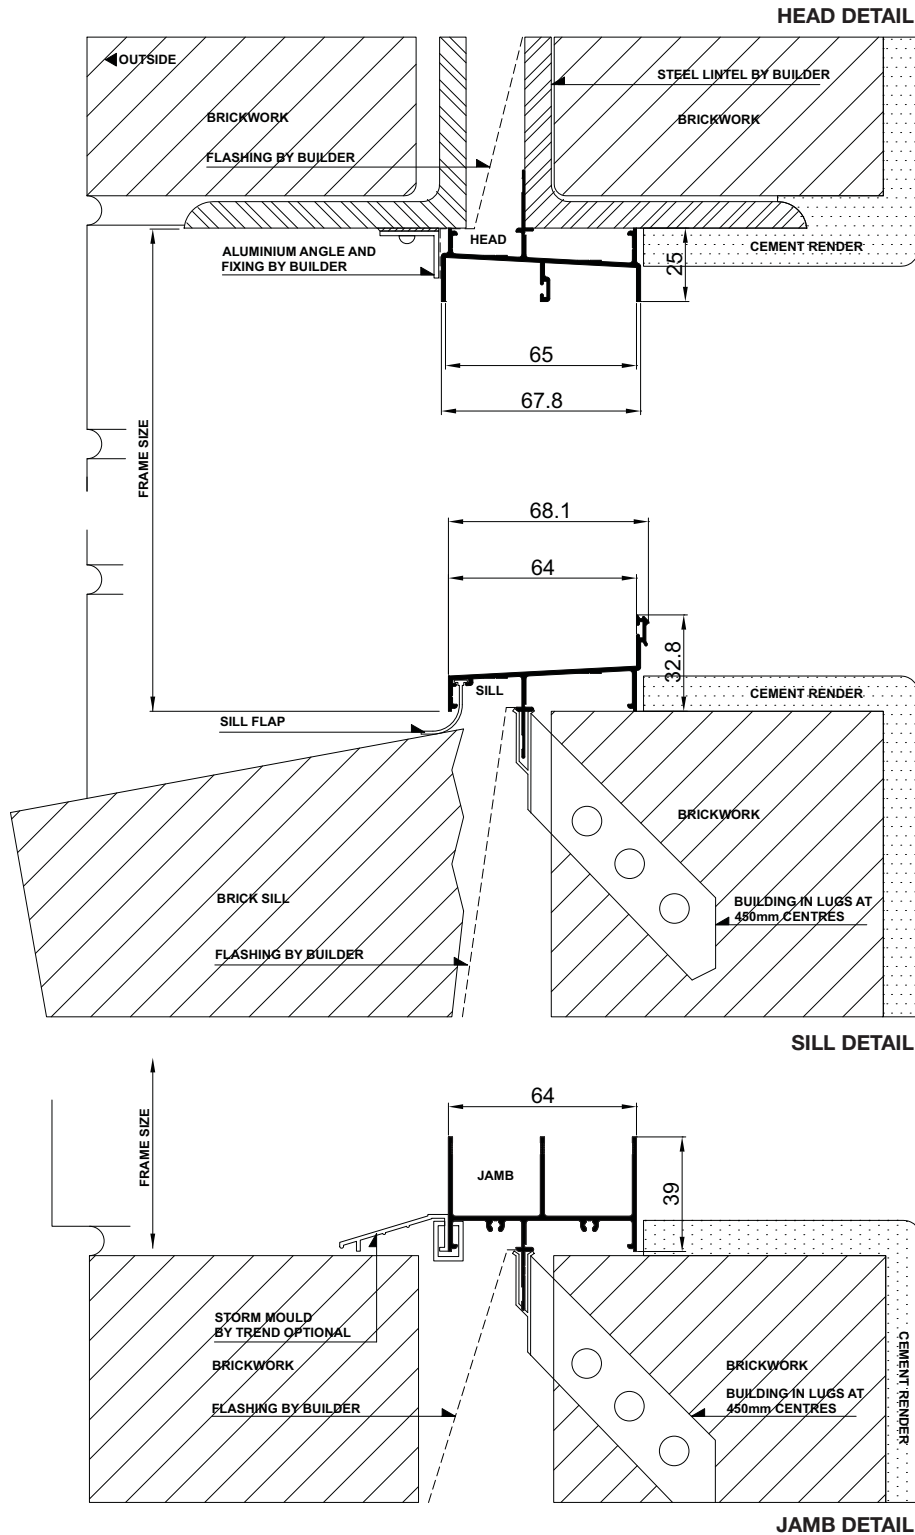

Manufactured from 64mm aluminium extrusion. The first two numbers of code indicate approximate height, the last two numbers indicate approximate width.

Sash Style Options:

Standard option, eg window code AWD0906

Note: Frames over 1800mm high with full height operating sashes, the maximum sash width is 720mm

Bar Options:

CL indicates Colonial Bar, eg window code AWD0906CL

FED indicates Federation Bar, eg window code AWD0906FED

Vent lock option is available

Installation

Synergy® Widestyle Double Hung | Building In Detail | **Brick Veneer - 230mm wall**

SILL DETAIL

JAMB DETAIL

Installation

Synergy® Widestyle Double Hung | Building In Detail | **Double Brick - 280mm wall**

Cross Sectional Views

Trend® Widestyle Double Hung | **Two Lite with Lowlite**

Cross Sectional Views

Trend® Widestyle Double Hung | **Double Glazed**