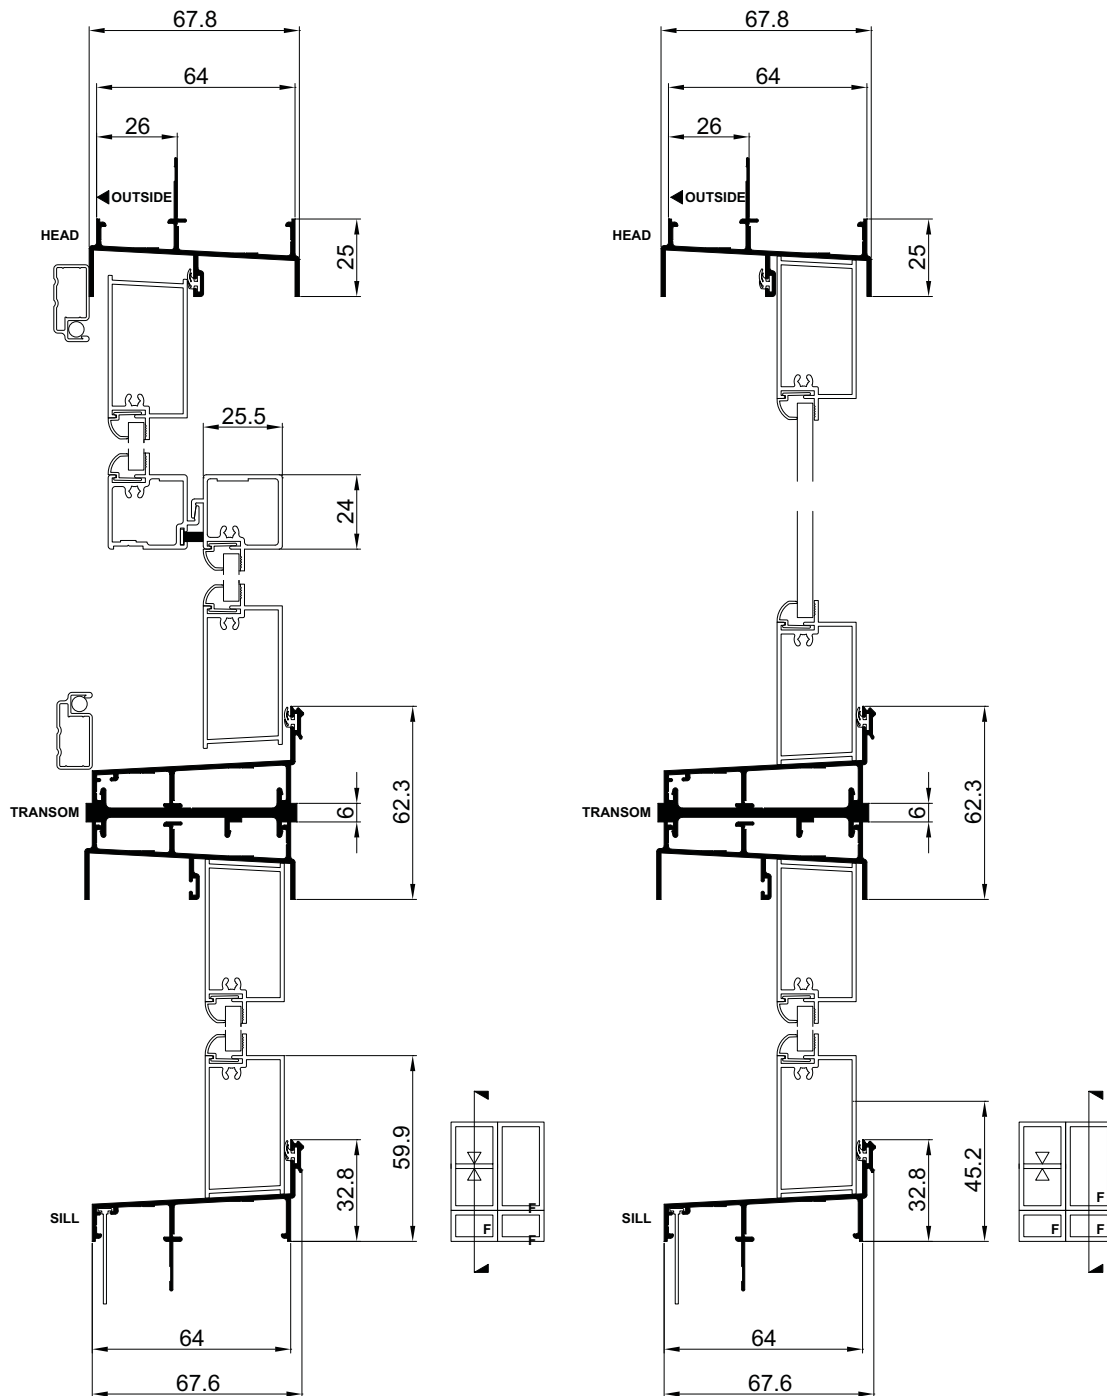

Manufactured from 64mm aluminium extrusion. The first two numbers of code indicate approximate height, the last two numbers indicate approximate width.

Sash Style Options:

Standard option, eg window code AWD0906

Note: Frames over 1800mm high with full height operating sashes, the maximum sash width is 720mm

Bar Options:

CL indicates Colonial Bar, eg window code AWD0906CL

FED indicates Federation Bar, eg window code AWD0906FED

Installation

Synergy® Widestyle Double Hung | Building In Detail | Aluminium Cladding on Studs

Cross Sectional Views

Trend® Widestyle Double Hung | **Single Lite**

Cross Sectional Views

Trend® Widestyle Double Hung | **Two Lite with Lowlite**