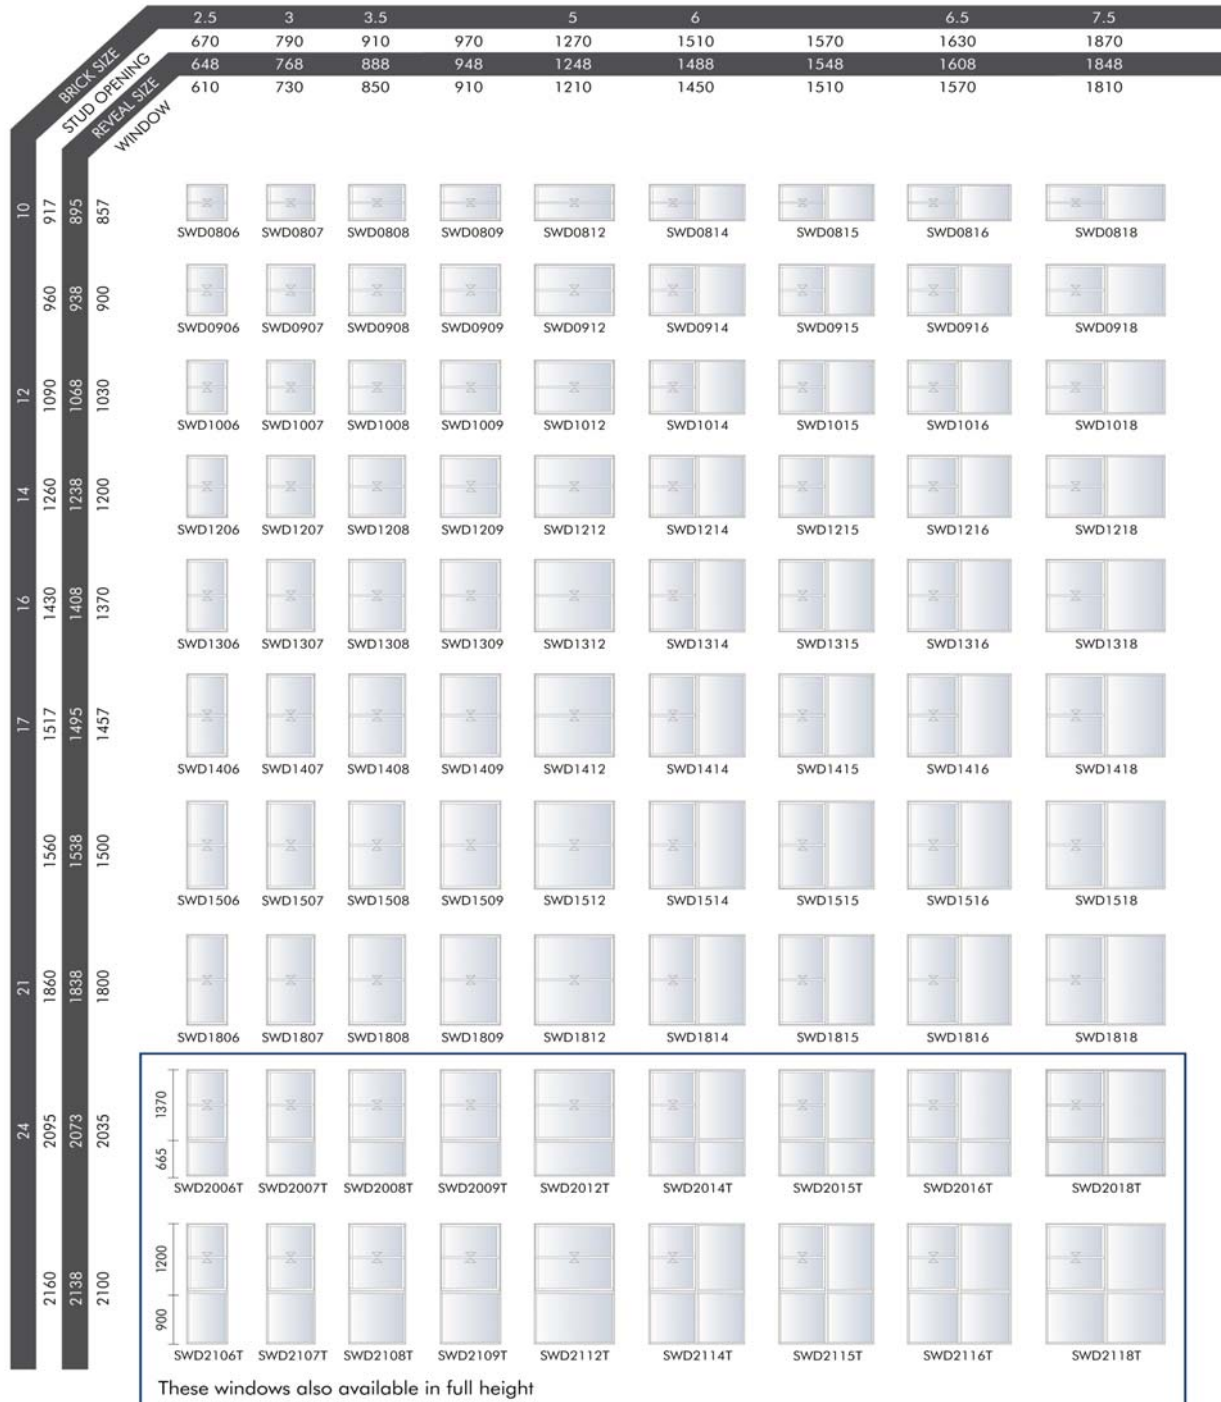

*Note: Double glazing is not available with ovolo glazing bar

Size Range

Synergy® Widestyle Double Hung

Size Range

Synergy® Widestyle Double Hung

Ordering Details

Synergy® Widestyle Double Hung

All windows are illustrated as viewed from outside. Codes shown are for plain windows.

Manufactured from 64mm aluminium extrusion. The first two numbers of code indicate approximate height, the last two numbers indicate approximate width.

Sash Style Options:

Standard option, eg window code AWD0906

Note: Frames over 1800mm high with full height operating sashes, the maximum sash width is 720mm

Bar Options:

CL indicates Colonial Bar, eg window code AWD0906CL

FED indicates Federation Bar, eg window code AWD0906FED