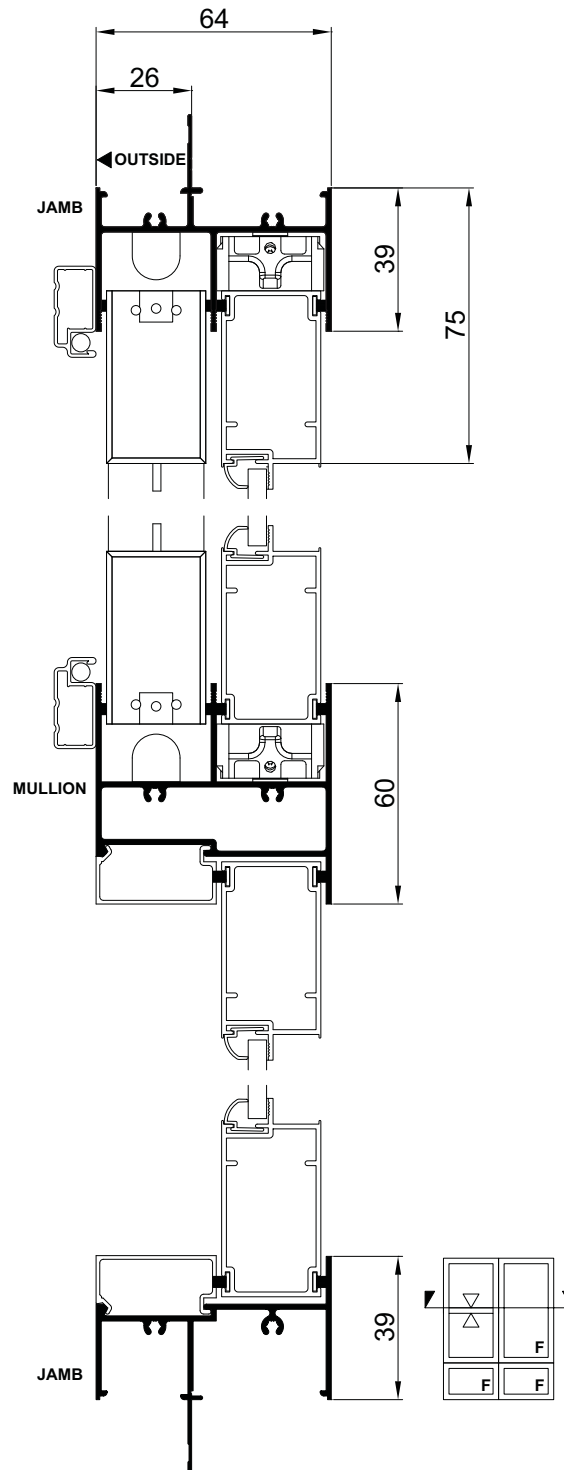

Manufactured from 64mm aluminium extrusion. The first two numbers of code indicate approximate height, the last two numbers indicate approximate width.

Sash Style Options:

Standard option, eg window code AWD0906

O indicates Ovolo D/Hung sash with Ovolo Glazing Bar, eg window code AOWD0906CL

T indicates Thermashield® double glazed sash style, eg window code ATWD0906

**Thermashield Double glazing is not available with the ovolo bar and glue on bar configurations*

Note: Frames over 1800mm high with full height operating sashes, the maximum sash width is 720mm

Bar Options:

CL indicates Colonial Bar, eg window code AWD0906CL

FED indicates Federation Bar, eg window code AWD0906FED

Cross Sectional Views

Trend® Widestyle Double Hung | **Two Lite with Lowlite**

Cross Sectional Views

Trend® Widestyle Double Hung | **Double Glazed**