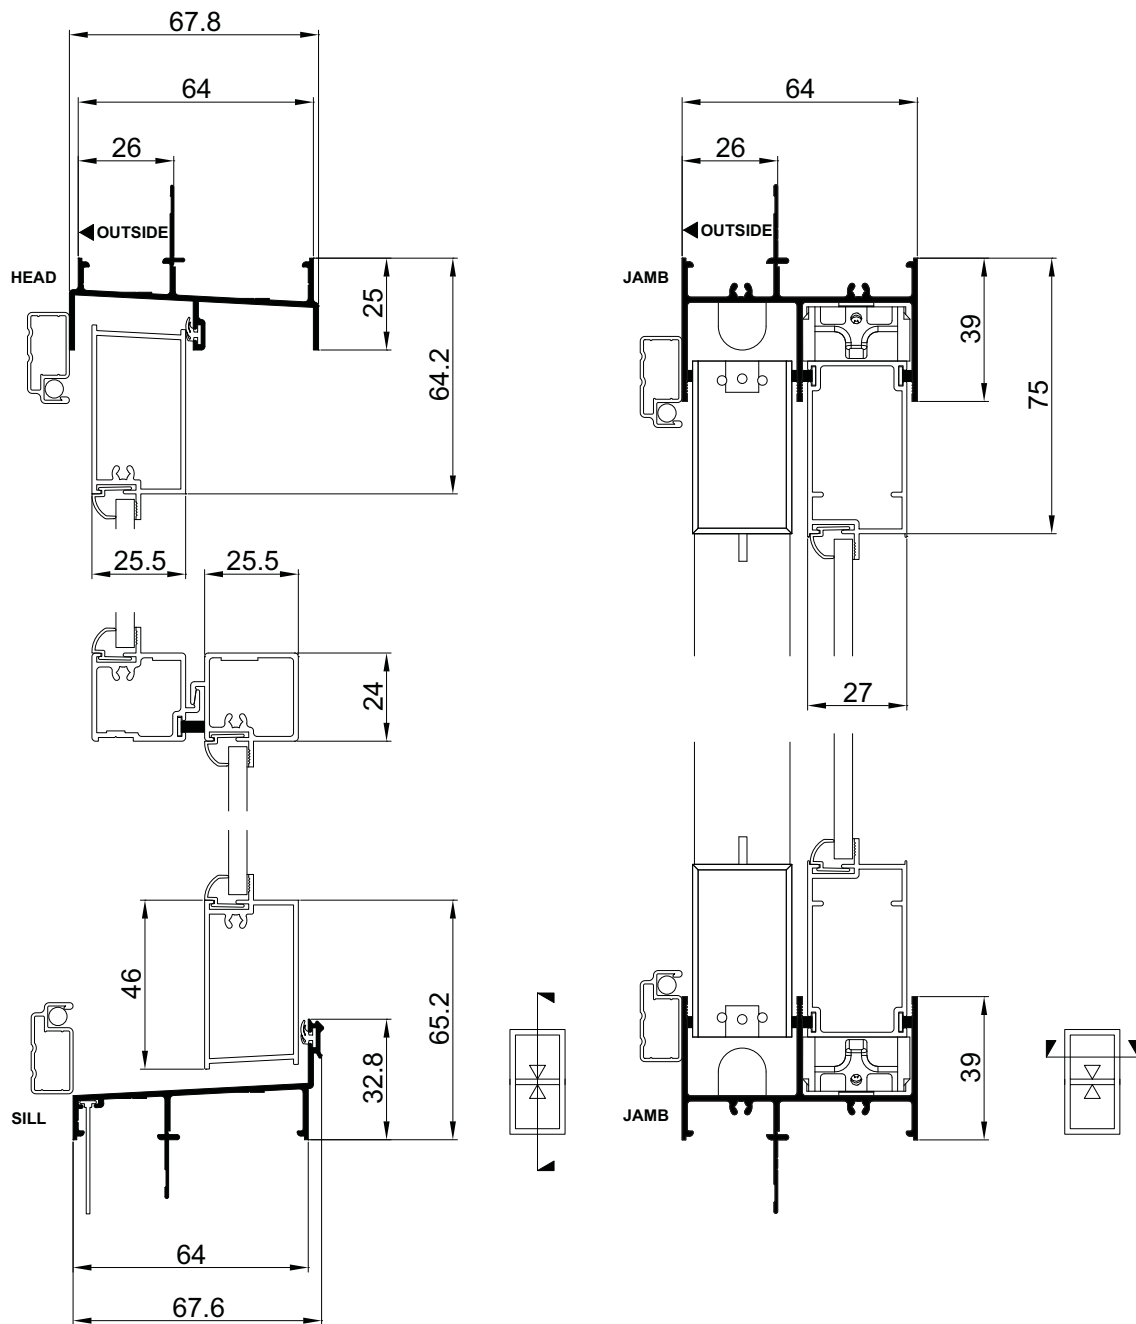

Manufactured from 64mm aluminium extrusion. The first two numbers of code indicate approximate height, the last two numbers indicate approximate width.

Sash Style Options:

Standard option, eg window code AWD0906

Note: Frames over 1800mm high with full height operating sashes, the maximum sash width is 720mm

Bar Options:

CL indicates Colonial Bar, eg window code AWD0906CL

FED indicates Federation Bar, eg window code AWD0906FED

Vent lock option is available

Installation

Synergy® Widestyle Double Hung | Building In Detail | **Brick Veneer - 230mm wall**

SILL DETAIL

JAMB DETAIL

Installation

Synergy® Widestyle Double Hung | Building In Detail | **Double Brick - 280mm wall**

Installation

Synergy® Widestyle Double Hung | Building In Detail | Aluminium Cladding on Studs

Cross Sectional Views

Trend® Widestyle Double Hung | **Single Lite**

Cross Sectional Views

Trend® Widestyle Double Hung | **Two Lite with Lowlite**