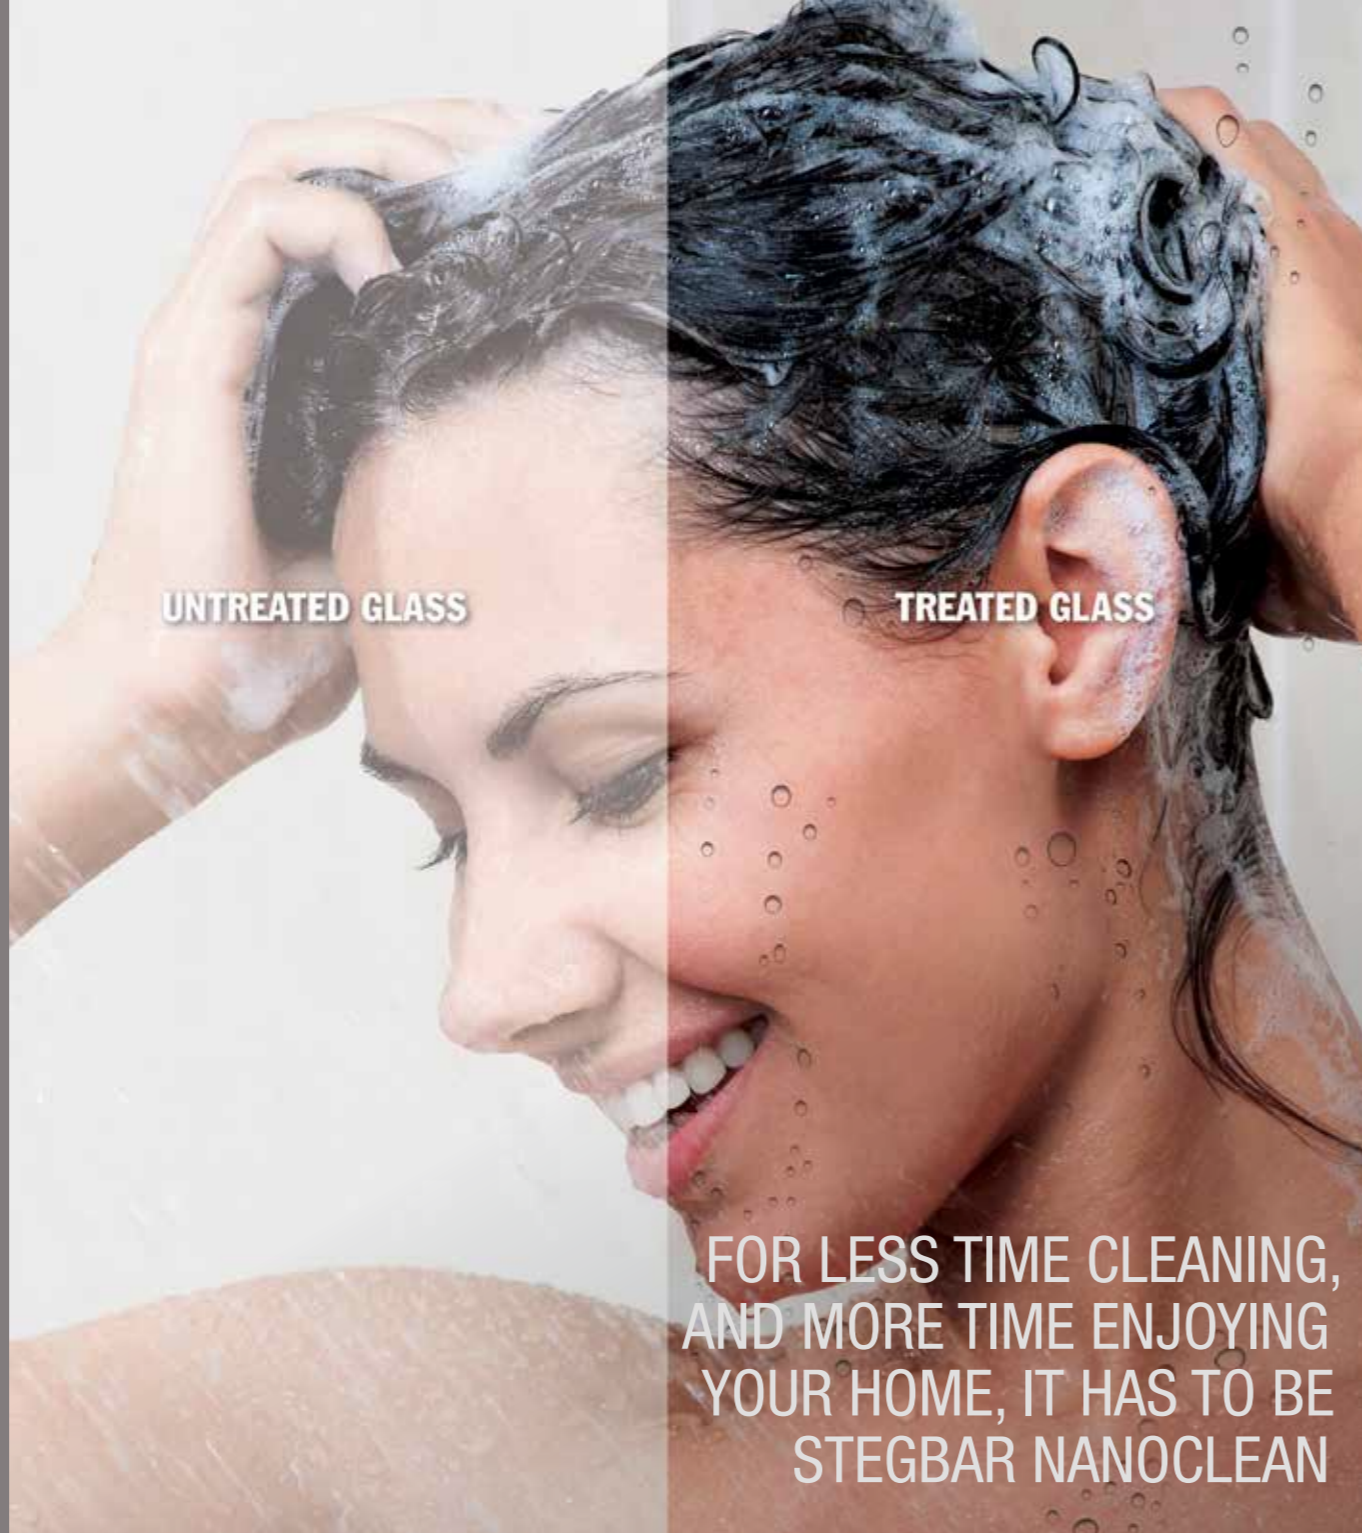

NANOCLEAN PROTECTIVE COATING

SPEND LESS TIME CLEANING YOUR SHOWERSCREEN AND MORE TIME ENJOYING YOUR HOME, WITH NANOCLEAN PROTECTIVE COATING. USING THE LATEST IN NANOTECHNOLOGY, NANOCLEAN FORMS AN INVISIBLE BARRIER. DIRT AND GRIME BUILD UP IS MINIMISED AND CLEANED AWAY EASILY.

Nanoclean repels both oil and water based substances, so a Nanoclean treated showerscreen will not only remain cleaner for longer, but any dirt or grime that does appear on the surface is easily wiped clean using a damp microfibre cloth. What does all of this mean for you? Up to 90% less cleaning time.

- Maintains clear, bright, sparkling glass
- Reduces build-up of soap scum, hard water & lime scaling
- Environmentally friendly
- No hard scrubbing
- Up to 90% less cleaning time
- 10 year warranty
- Ask your Stegbar consultant about a Nanoclean treatment for your showerscreen

INSTALLATION HAS NEVER BEEN SIMPLER:
OUR INSTALLATION TEAM PROVIDES YOU WITH
ONE STOP PEACE OF MIND. FROM ON-SITE
CONSTRUCTION TO SUPPLY AND INSTALLATION