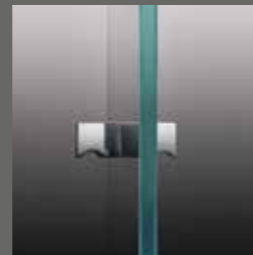

# FRAMELESS SHOWERSCREENS HANDLES

COMPLEMENT THE CLASSIC APPEAL OF YOUR FRAMELESS SHOWERSCREEN WITH THE PURE SIMPLICITY OF A CHROME FINISH OR MAKE A STATEMENT WITH OUR MATTE BLACK JETT HARDWARE RANGE.

Available in the enduring charm of polished and satin chrome and matte black finishes, Stegbar's range of showerscreen handles can be tailored to match every other element of your bathroom. Whether it's a sleek pull handle, a discreet knob or the ageless mushroom handle, the right handle to finish your showerscreen is right at your fingertips.

- Wide range of style options
- Door hardware matches clips, brackets, channels and hinges
- Polished and satin chrome and matte black finishes
- Solid brass and stainless steel construction

## CHROME HANDLES

Round Knob

Finger Grip Knob

Ribbed Knob

Mushroom Knob

Square Finger Grip Knob

Square Knob

Rounded Handle